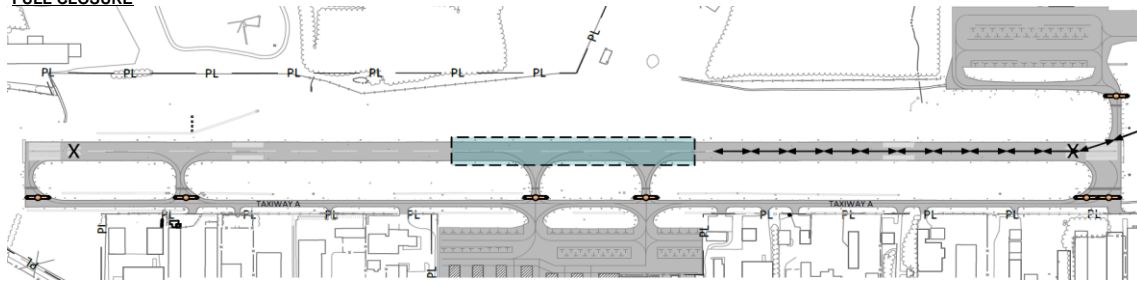

2023 Runway 16-34 Rehabilitation closures

3/29/23 - Preliminary Schedule

Dates are subject to change - next update 4/04/23

WinCalendar	Monday	Tuesday	Wednesday	Thursday	Friday	Saturday	Sunday
	3	4	5	6	7	8	9
Apr 2023	10 Full Closure	11	12	13	14	15	16
	17 Full Closure	18	19 North End Available 3000 ft RW available	20	21	22	23
	24	25	26	27 Full Closure	28	29	30
May 2023	1	2 South End Available 3000 ft RW available	3	4	5	6	7
	8	9	10	11	12 Full Closure	13 Special Event	14
	15	16	17	18	19	20	21
	22	23	24	25	26	27	28
	29	30	31	1	2	3	4
Jun 2023	5	6	7	8	9	10	11
	12	13	14	15	16	17 Special Event	18
	19 Full Closure	20	21	22	23	24	25
	26	27	28	29	30		

Hanover County Municipal Airport
K0FP

- Full Runway Available
- Full Runway Closure
- 3000 ft Runway available

Please check NOTAMS for addition information
NOTAMS are issued no sooner that 72 hrs. in advance

FULL CLOSURE

NORTH END AVAILABLE

SOUTH END AVAILABLE