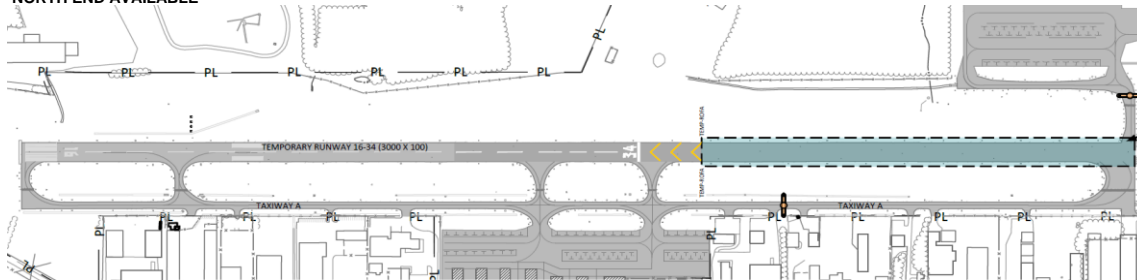

2023 Runway 16-34 Rehabilitation closures

3/29/23 - Preliminary Schedule

Dates are subject to change - next update 4/04/23

WinCalendar	Monday	Tuesday	Wednesday	Thursday	Friday	Saturday	Sunday
	3	4	5	6	7	8	9
Apr 2023	10 Full Closure	11	12	13	14	15	16
	17 Full Closure	18	19 North End Available 3000 ft RW available	20	21	22	23
	24	25	26	27 Full Closure	28	29	30
May 2023	1	2 South End Available 3000 ft RW available	3	4	5	6	7
	8	9	10	11	12 Full Closure	13 Special Event	14
	15	16	17	18	19	20	21
	22	23	24	25	26	27	28
	29	30	31	1	2	3	4
Jun 2023	5	6	7	8	9	10	11
	12	13	14	15	16	17 Special Event	18
	19 Full Closure	20	21	22	23	24	25
	26	27	28	29	30		

Hanover County Municipal Airport
K0FP

- Full Runway Available
- Full Runway Closure
- 3000 ft Runway available

Please check NOTAMS for addition information
NOTAMS are issued no sooner that 72 hrs. in advance

FULL CLOSURE

NORTH END AVAILABLE

SOUTH END AVAILABLE