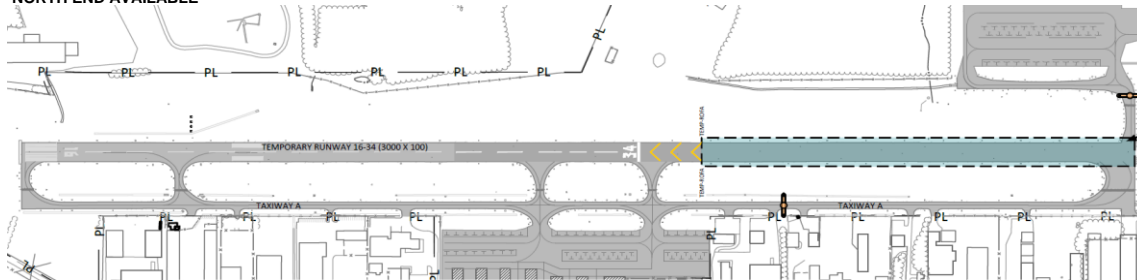

2023 Runway 16-34 Rehabilitation closures

3/21/23 - Preliminary Schedule

Dates are subject to change - next update 3/28/23

WinCalendar	Monday	Tuesday	Wednesday	Thursday	Friday	Saturday	Sunday
Apr 2023	3	4	5	6	7	8	9
	10 Full Closure	11	12	13	14	15	16
	17 Taxi closure	18	19 North End Available 3000 ft RW available	20	21	22	23
	24	25	26	27 Full Closure	28	29	30
May 2023	1	2 South End Available 3000 ft RW available	3	4	5	6	7
	8	9	10	11	12 Full Closure	13 Special Event	14
	15	16	17	18	19	20	21
	22	23	24	25	26	27	28
	29	30	31	1	2	3	4
Jun 2023	5	6	7	8	9	10	11
	12	13	14	15	16	17 Special Event	18
	19 Taxi and Taxiway	20	21	22	23	24	25
	26	27	28	29	30		

Hanover County Municipal Airport  
K0FP

- Full Runway Available
- Full Runway Closure
- 3000 ft Runway available

Please check NOTAMS for addition information  
NOTAMS are issued no sooner that 72 hrs. in advance

**FULL CLOSURE**

**NORTH END AVAILABLE**

**SOUTH END AVAILABLE**