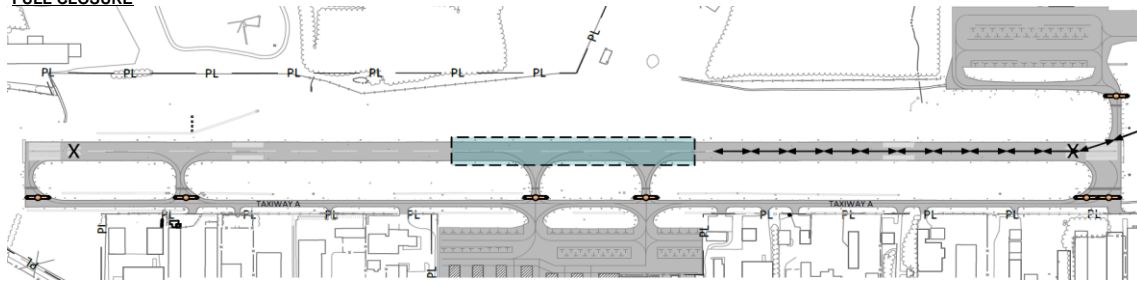

2023 Runway 16-34 Rehabilitation closures

3/21/23 - Preliminary Schedule

Dates are subject to change - next update 3/28/23

WinCalendar	Monday	Tuesday	Wednesday	Thursday	Friday	Saturday	Sunday
Apr 2023	3	4	5	6	7	8	9
	10 Full Closure	11	12	13	14	15	16
	17 Taxi closure	18	19 North End Available 3000 ft RW available	20	21	22	23
	24	25	26	27 Full Closure	28	29	30
May 2023	1	2 South End Available 3000 ft RW available	3	4	5	6	7
	8	9	10	11	12 Full Closure	13 Special Event	14
	15	16	17	18	19	20	21
	22	23	24	25	26	27	28
	29	30	31	1	2	3	4
Jun 2023	5	6	7	8	9	10	11
	12	13	14	15	16	17 Special Event	18
	19 Taxi and Taxiway	20	21	22	23	24	25
	26	27	28	29	30		

Hanover County Municipal Airport  
K0FP

- Full Runway Available
- Full Runway Closure
- 3000 ft Runway available

Please check NOTAMS for addition information  
NOTAMS are issued no sooner that 72 hrs. in advance

**FULL CLOSURE**

**NORTH END AVAILABLE**

**SOUTH END AVAILABLE**