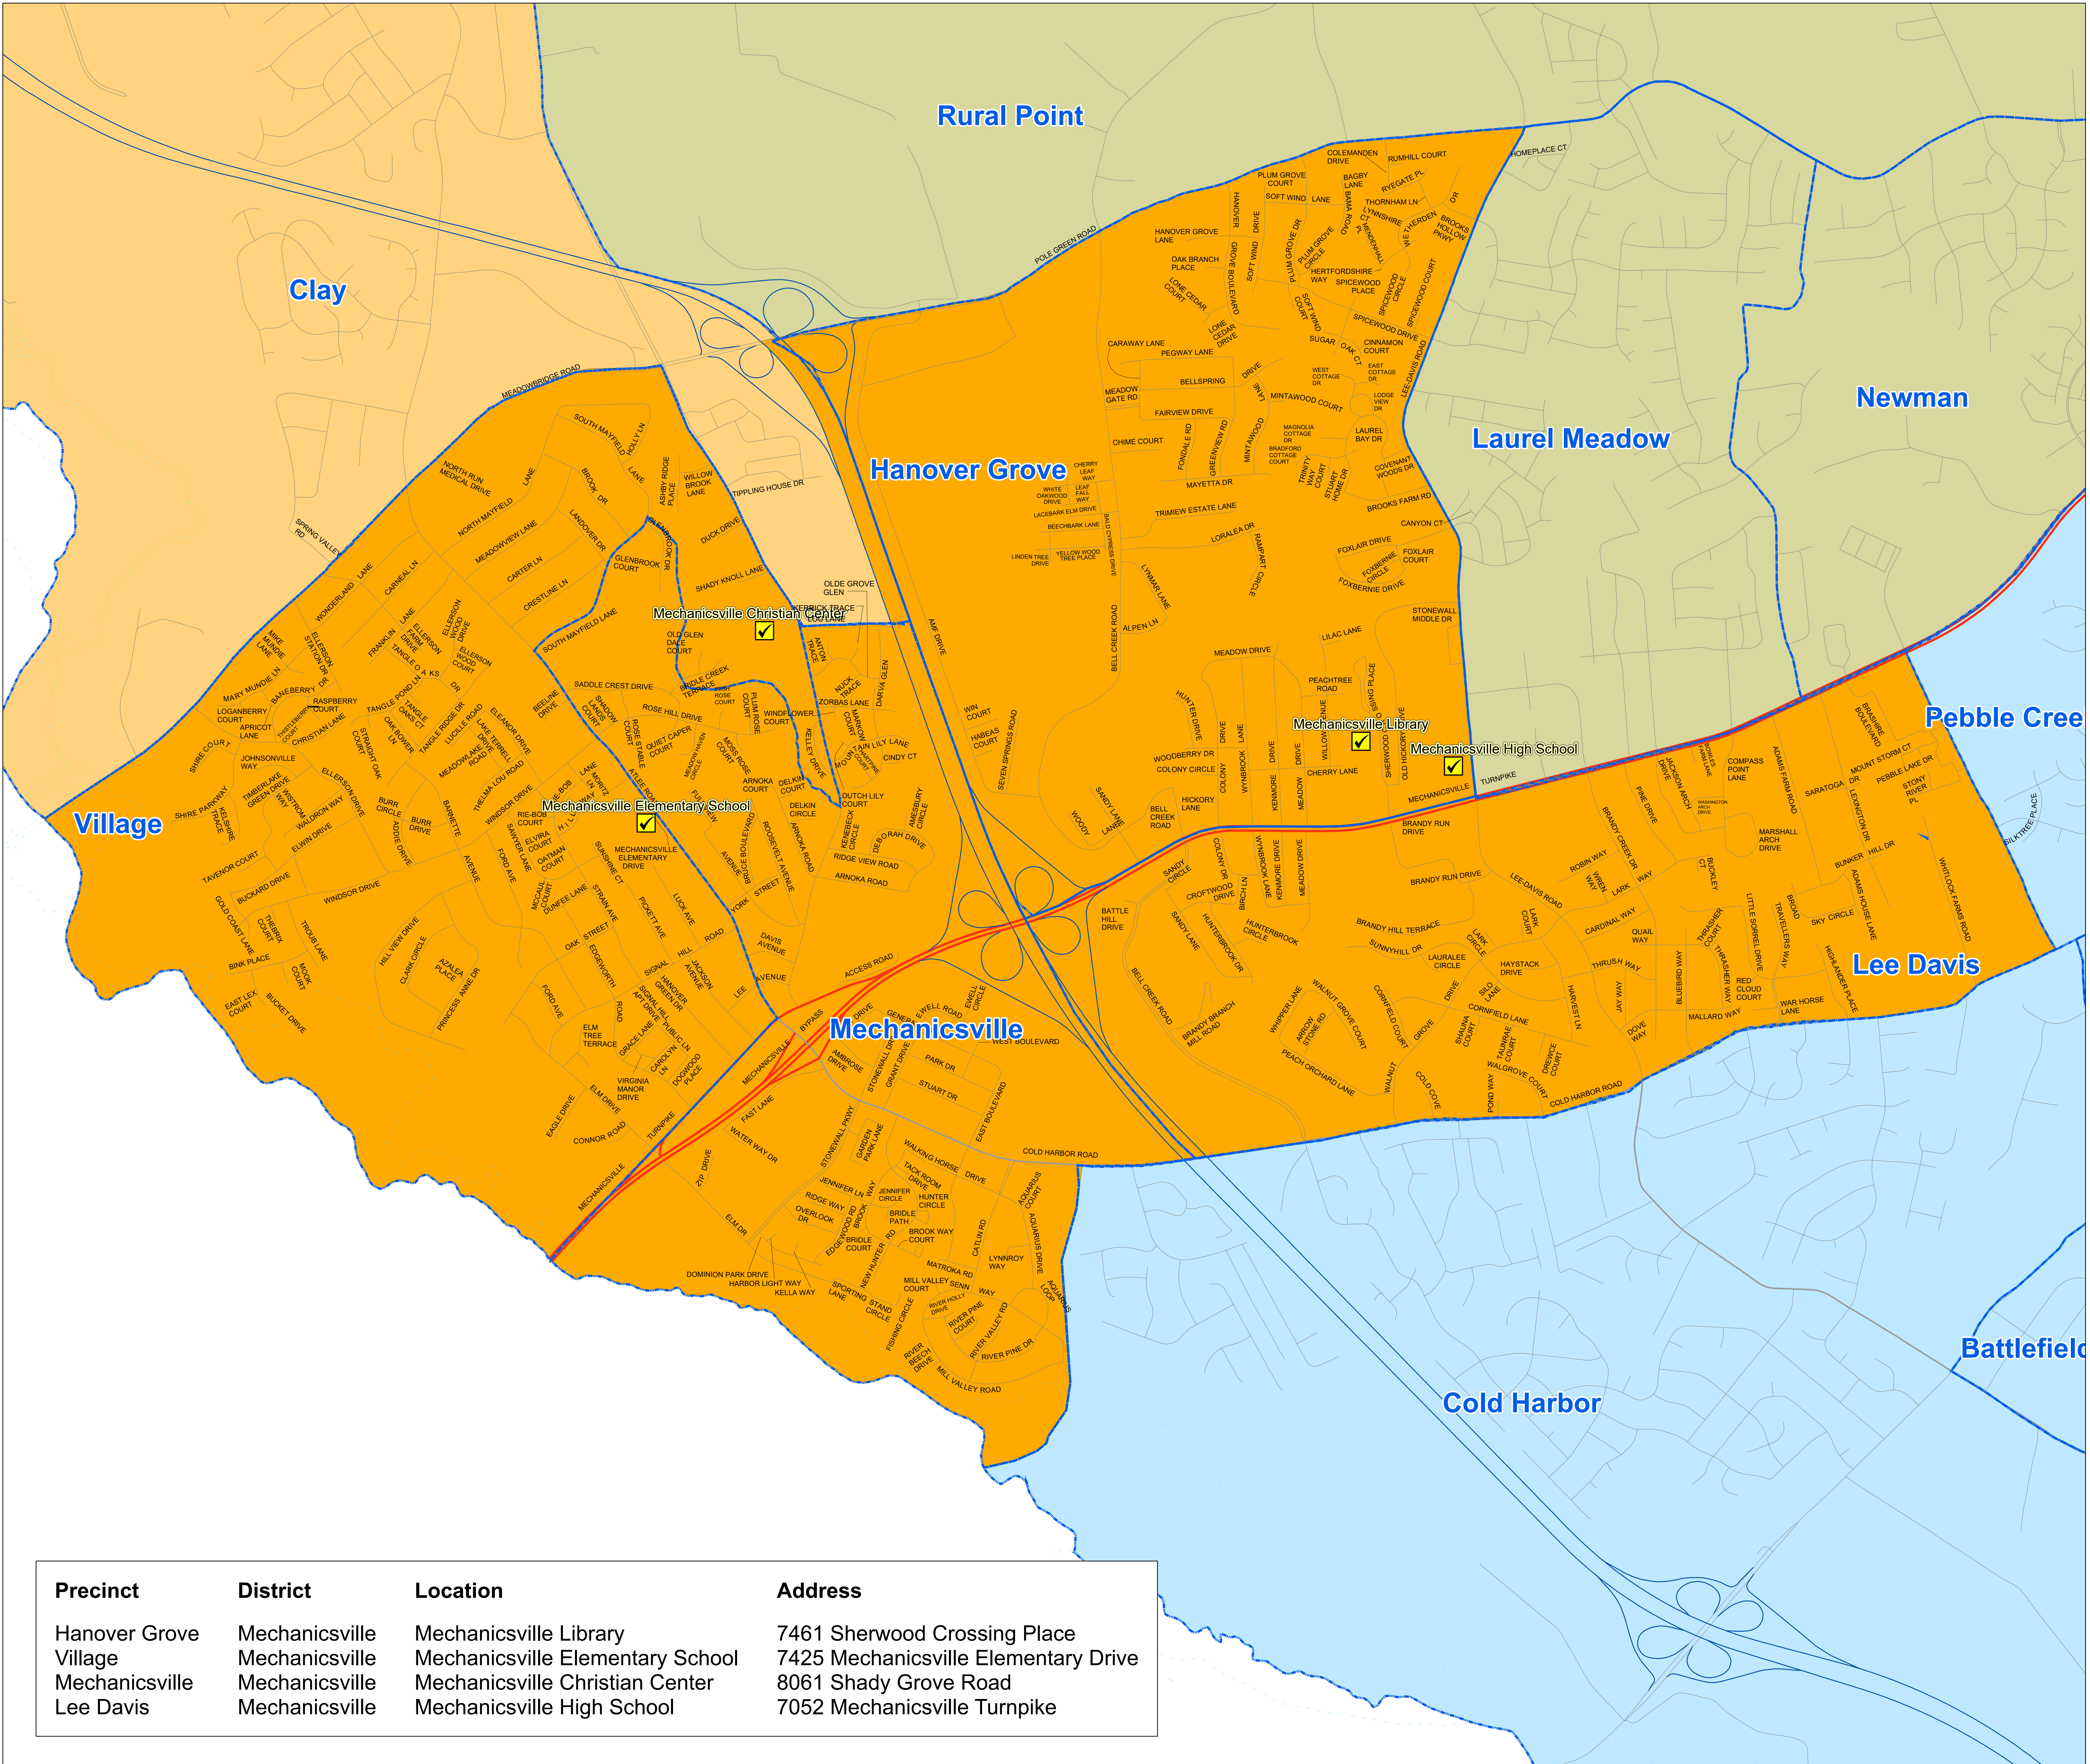

2021 Proposed Mechanicsville Election District, Voting Precincts, & Polling Places

- Ashland
- Beaverdam
- Chickahominy
- Cold Harbor
- Henry
- Mechanicsville
- South Anna
- Precinct Boundaries 2021
- Polling Place 2021

0 0.050.1 0.2 0.3 0.4 Miles

Map Produced by Hanover County
Geographic Information System Section
P.O. Box 470
7497 County Complex Road
Hanover, VA 23069
(804) 365-6811 (phone)
(804) 365-6309 (fax)

Precinct	District	Location	Address
Hanover Grove	Mechanicsville	Mechanicsville Library	7461 Sherwood Crossing Place
Village	Mechanicsville	Mechanicsville Elementary School	7425 Mechanicsville Elementary Drive
Mechanicsville	Mechanicsville	Mechanicsville Christian Center	8061 Shady Grove Road
Lee Davis	Mechanicsville	Mechanicsville High School	7052 Mechanicsville Turnpike