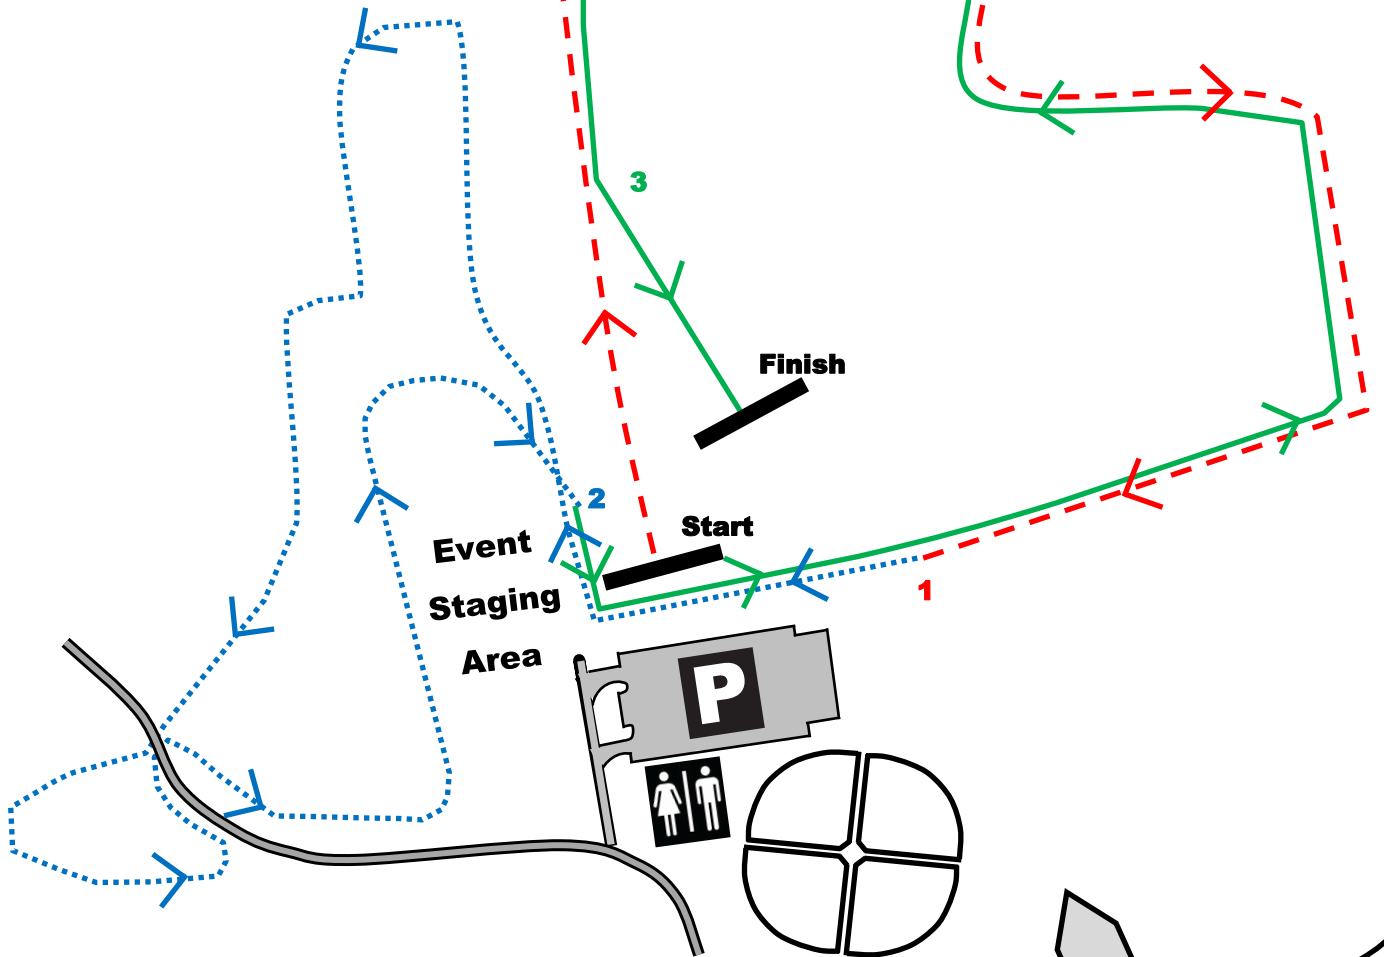

LEGEND

PARKING

RESTROOMS
(SEASONAL)

--- 1ST MILE

... 2ND MILE

— 3RD MILE

ARROWS INDICATE THE
DIRECTION TO FOLLOW

Hanover
County
VA
PARKS & RECREATION

POLE GREEN PARK 5K CROSS COUNTRY COURSE

8996 POLE GREEN PARK LN
MECHANICSVILLE, VA 23116