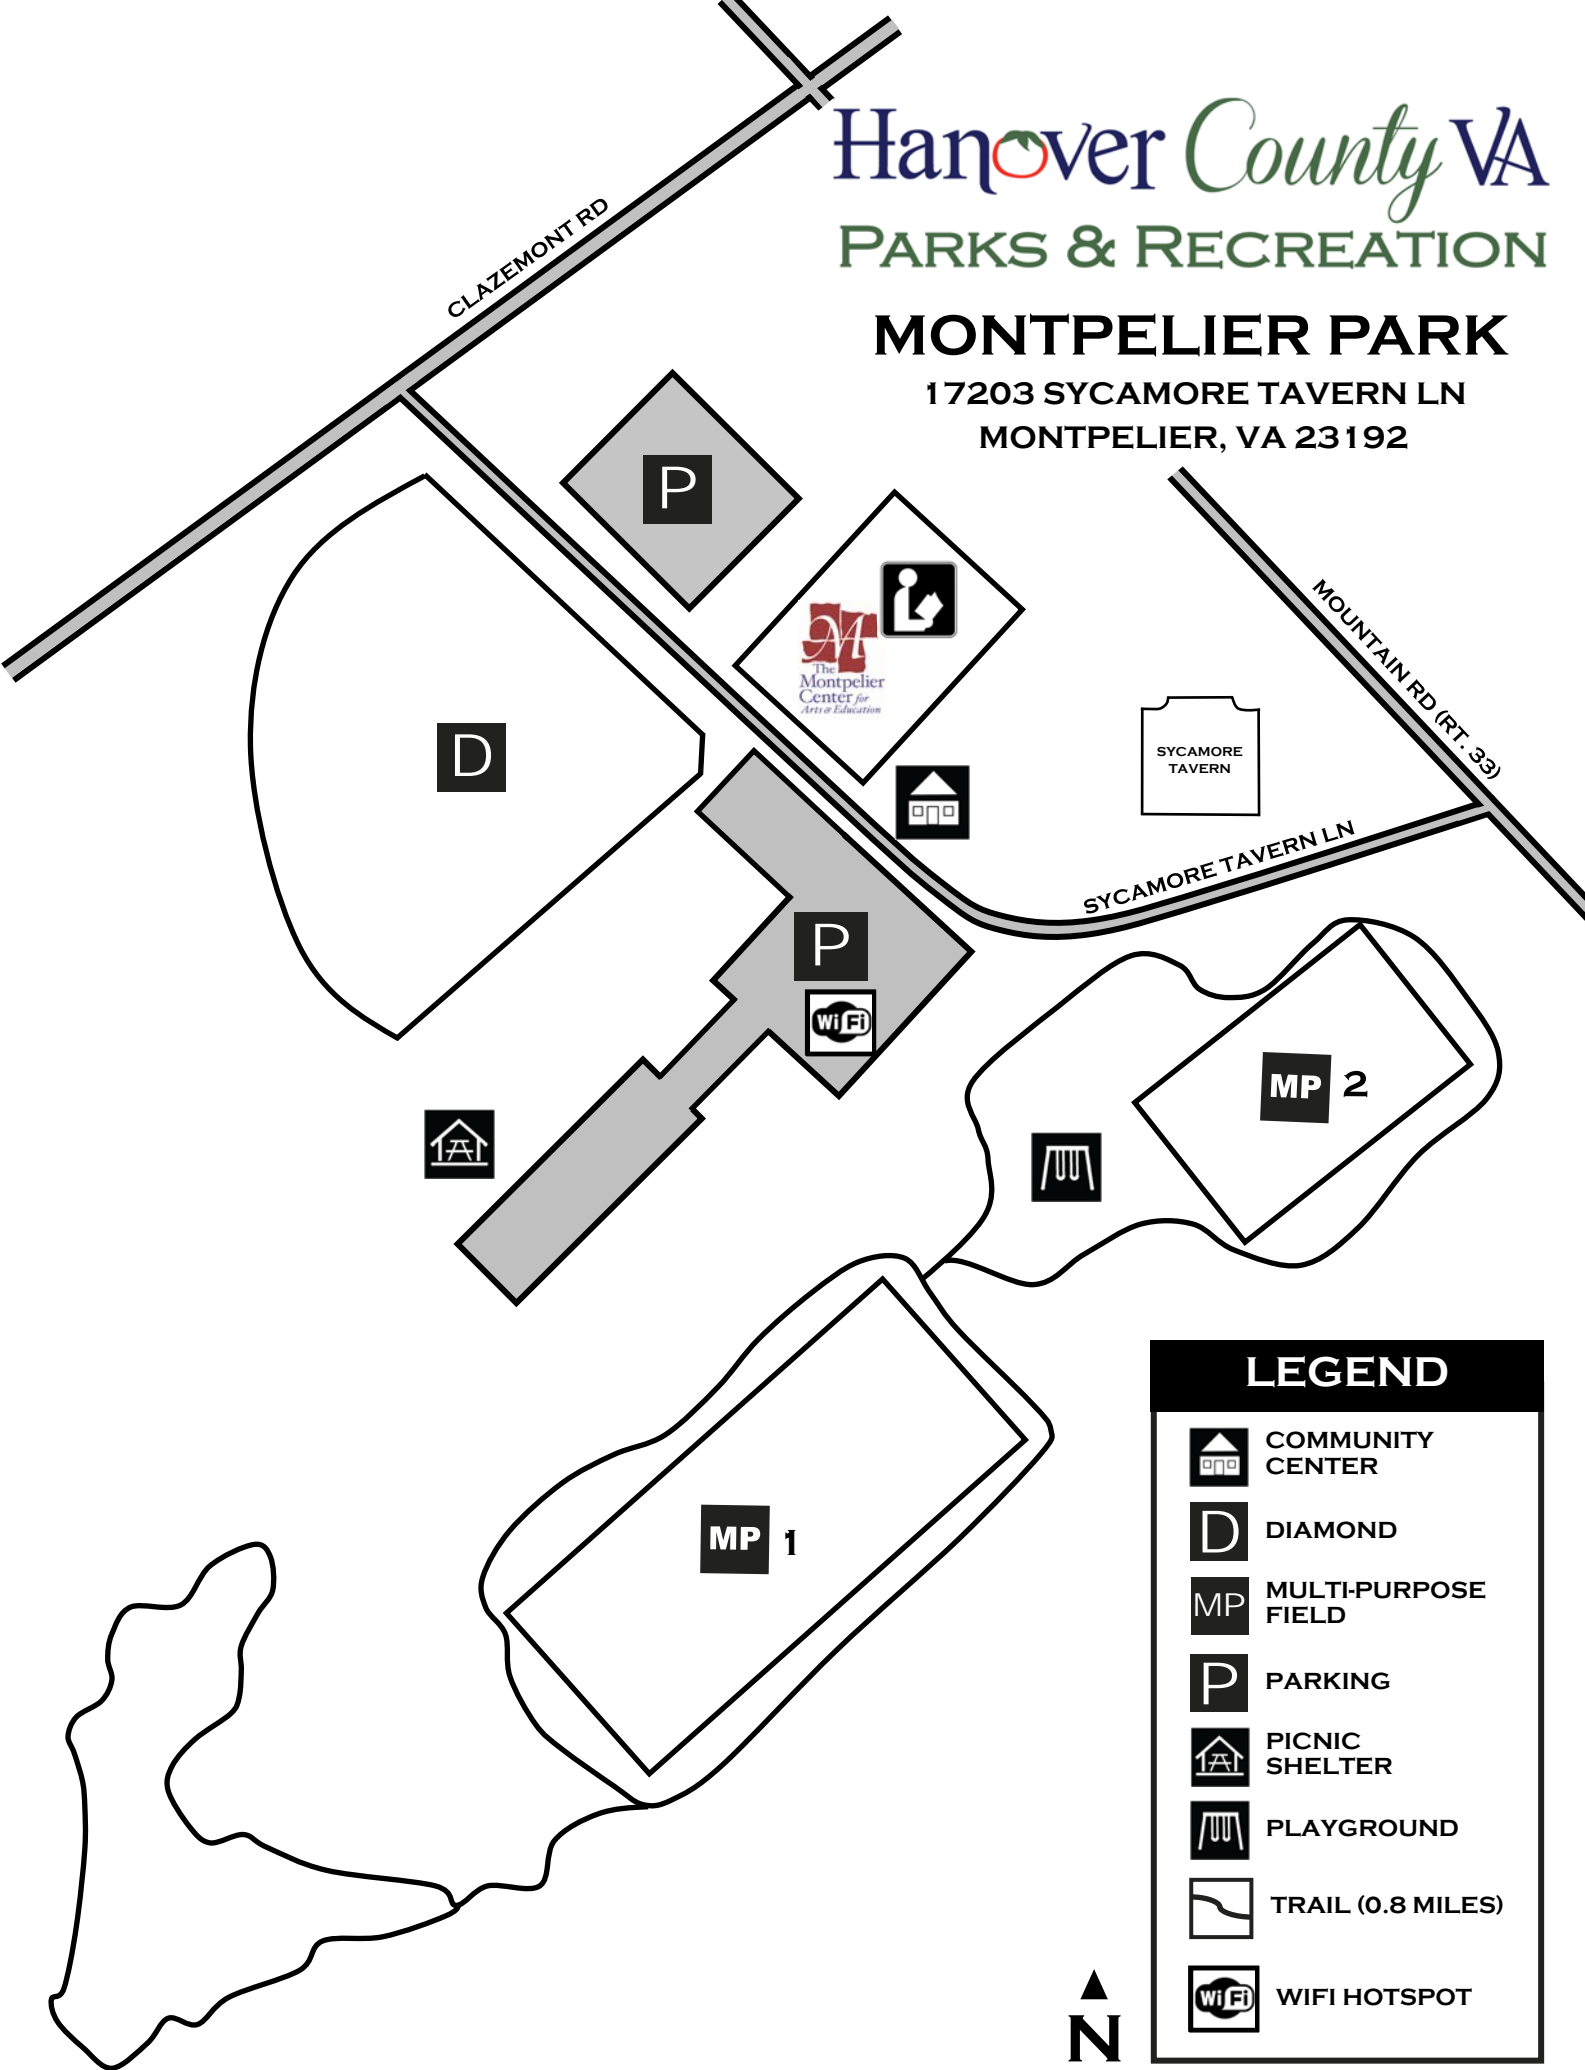

Hanover County VA

PARKS & RECREATION

MONTPELIER PARK

17203 SYCAMORE TAVERN LN
MONTPELIER, VA 23192

LEGEND

-  COMMUNITY CENTER
-  DIAMOND
-  MULTI-PURPOSE FIELD
-  PARKING
-  PICNIC SHELTER
-  PLAYGROUND
-  TRAIL (0.8 MILES)
-  WIFI HOTSPOT