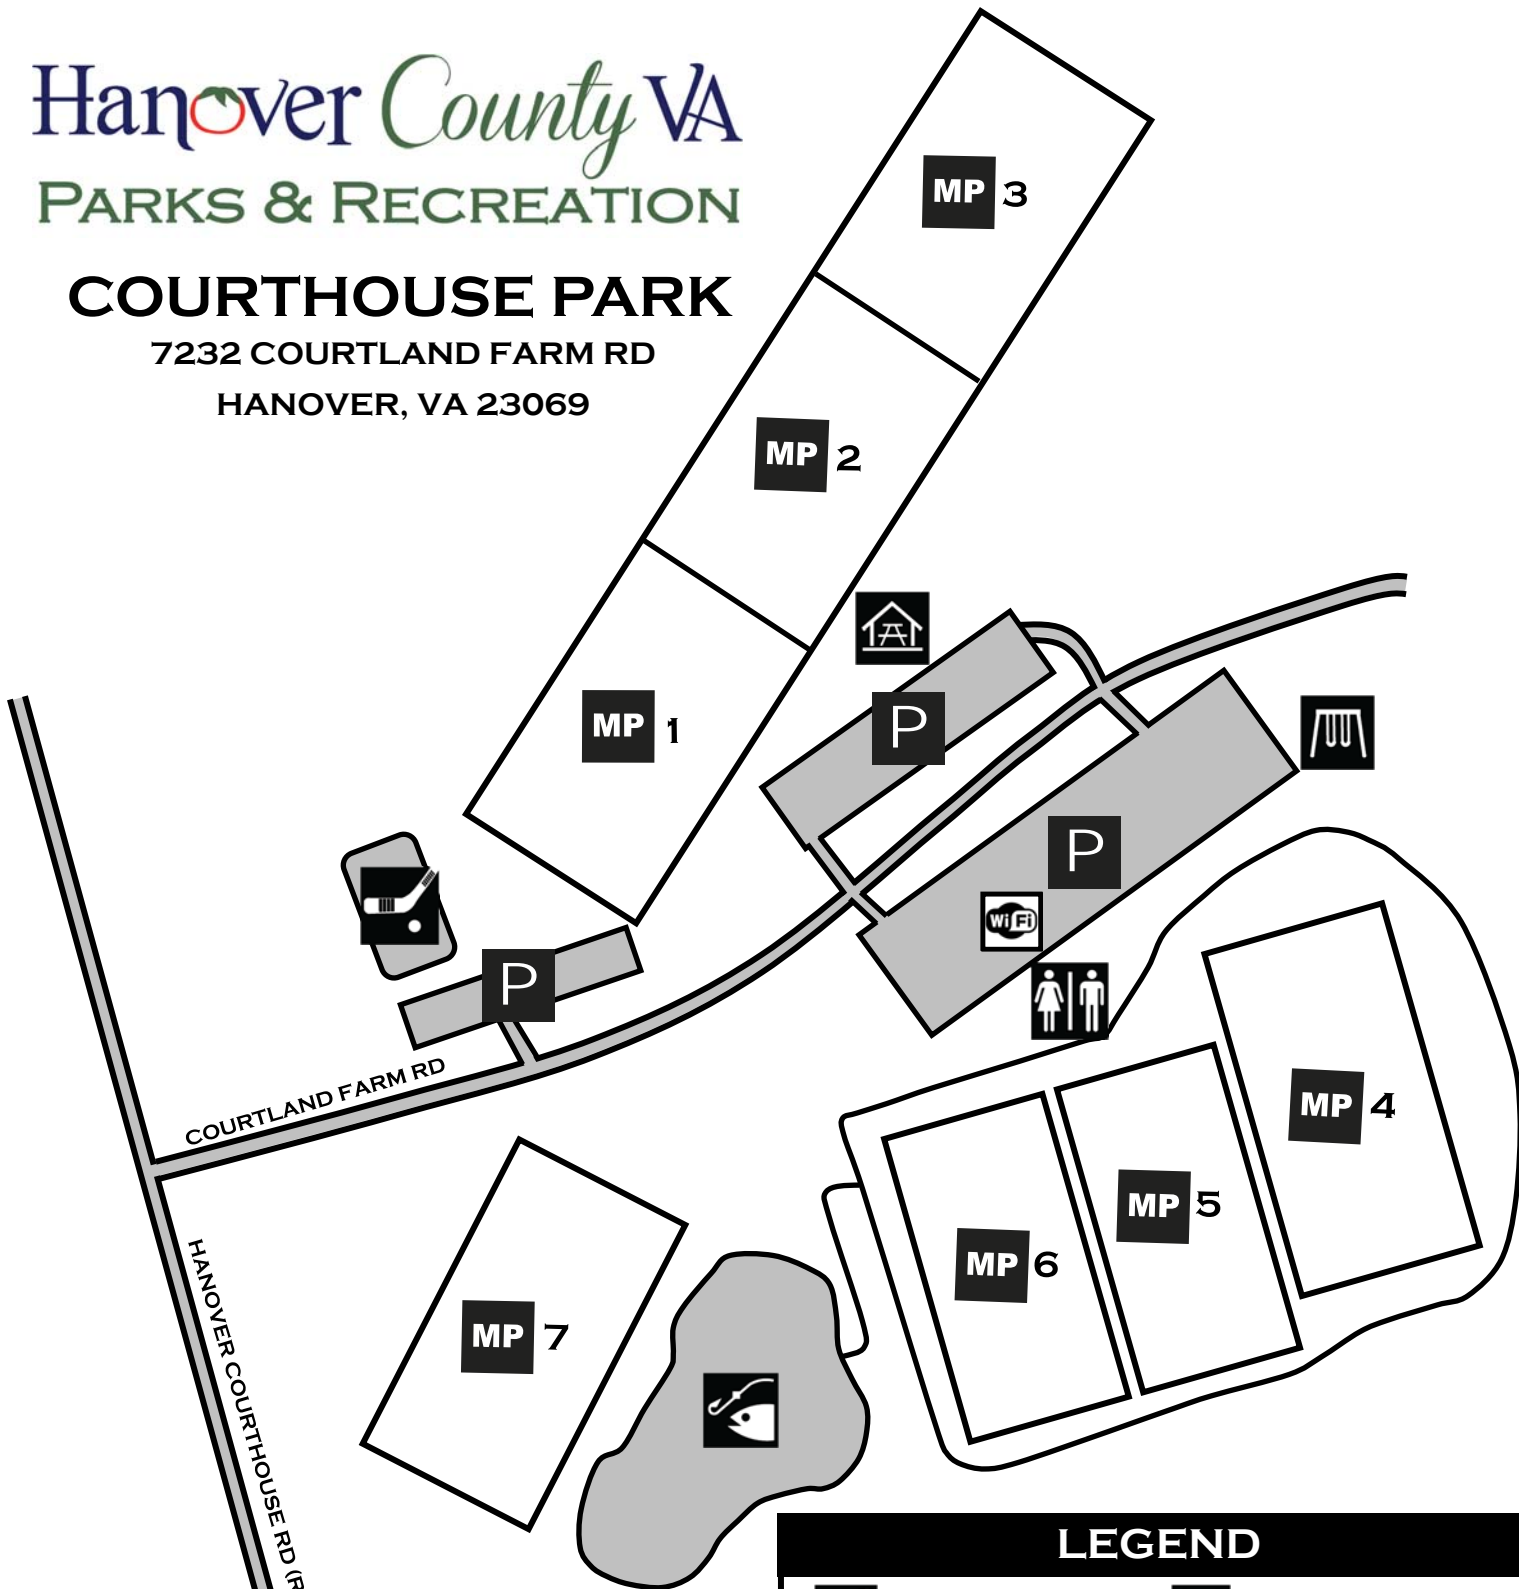

Hanover County VA

PARKS & RECREATION

COURTHOUSE PARK

7232 COURTLAND FARM RD
HANOVER, VA 23069

LEGEND

- | | | | |
|--|---------------------|--|----------------------|
| | FISHING POND | | RESTROOMS (SEASONAL) |
| | MULTI-PURPOSE FIELD | | ROLLER HOCKEY RINK |
| | PARKING | | TRAIL (0.5 MILES) |
| | PLAYGROUND | | WI-FI HOTSPOT |
| | PICNIC SHELTER | | |