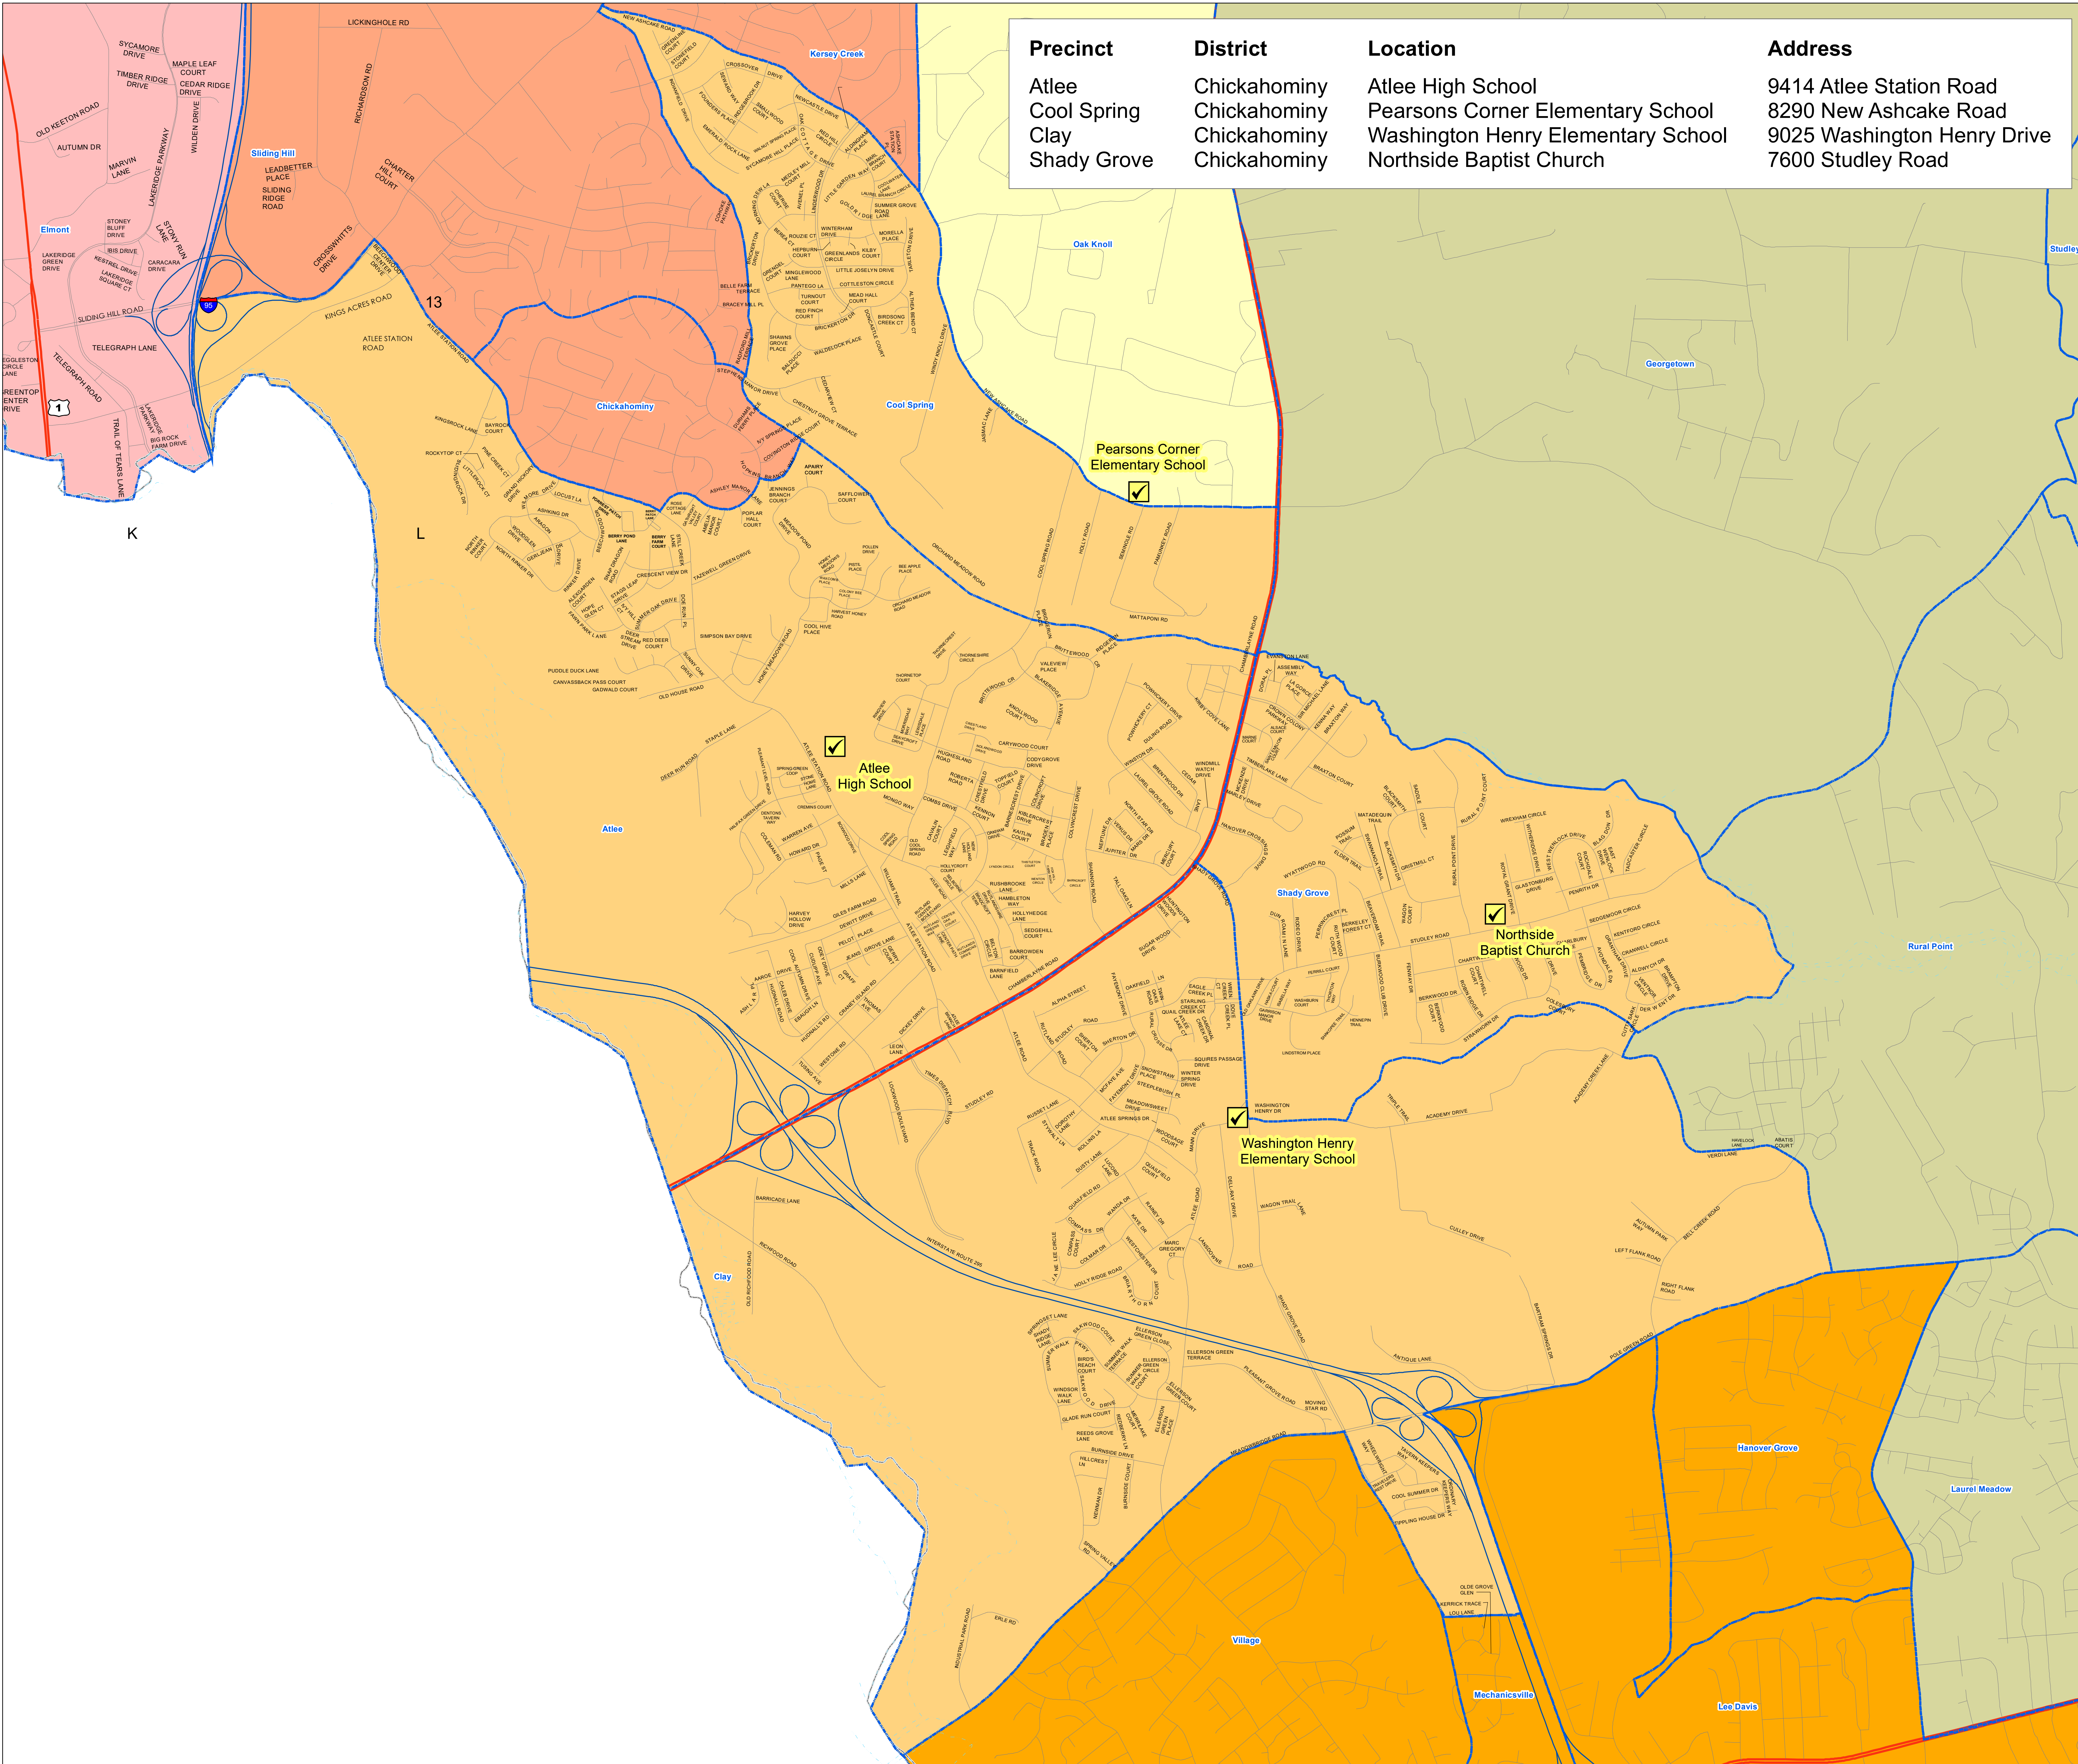

2020 Chickahominy Election District, Voting Precincts, & Polling Places

Precinct	District	Location	Address
Atlee	Chickahominy	Atlee High School	9414 Atlee Station Road
Cool Spring	Chickahominy	Pearsons Corner Elementary School	8290 New Ashcake Road
Clay	Chickahominy	Washington Henry Elementary School	9025 Washington Henry Drive
Shady Grove	Chickahominy	Northside Baptist Church	7600 Studley Road

- Export_Output_2
- Ashland
- Beaverdam
- Chickahominy
- Cold Harbor
- Henry
- Mechanicsville
- South Anna
- Precinct Boundaries 2011
- Polling Place

Map Produced by Hanover County
Geographic Information System Section
P.O. Box 470
7497 County Complex Road
Hanover, VA 23069
(804) 365-6811 (phone)
(804) 365-6309 (fax)