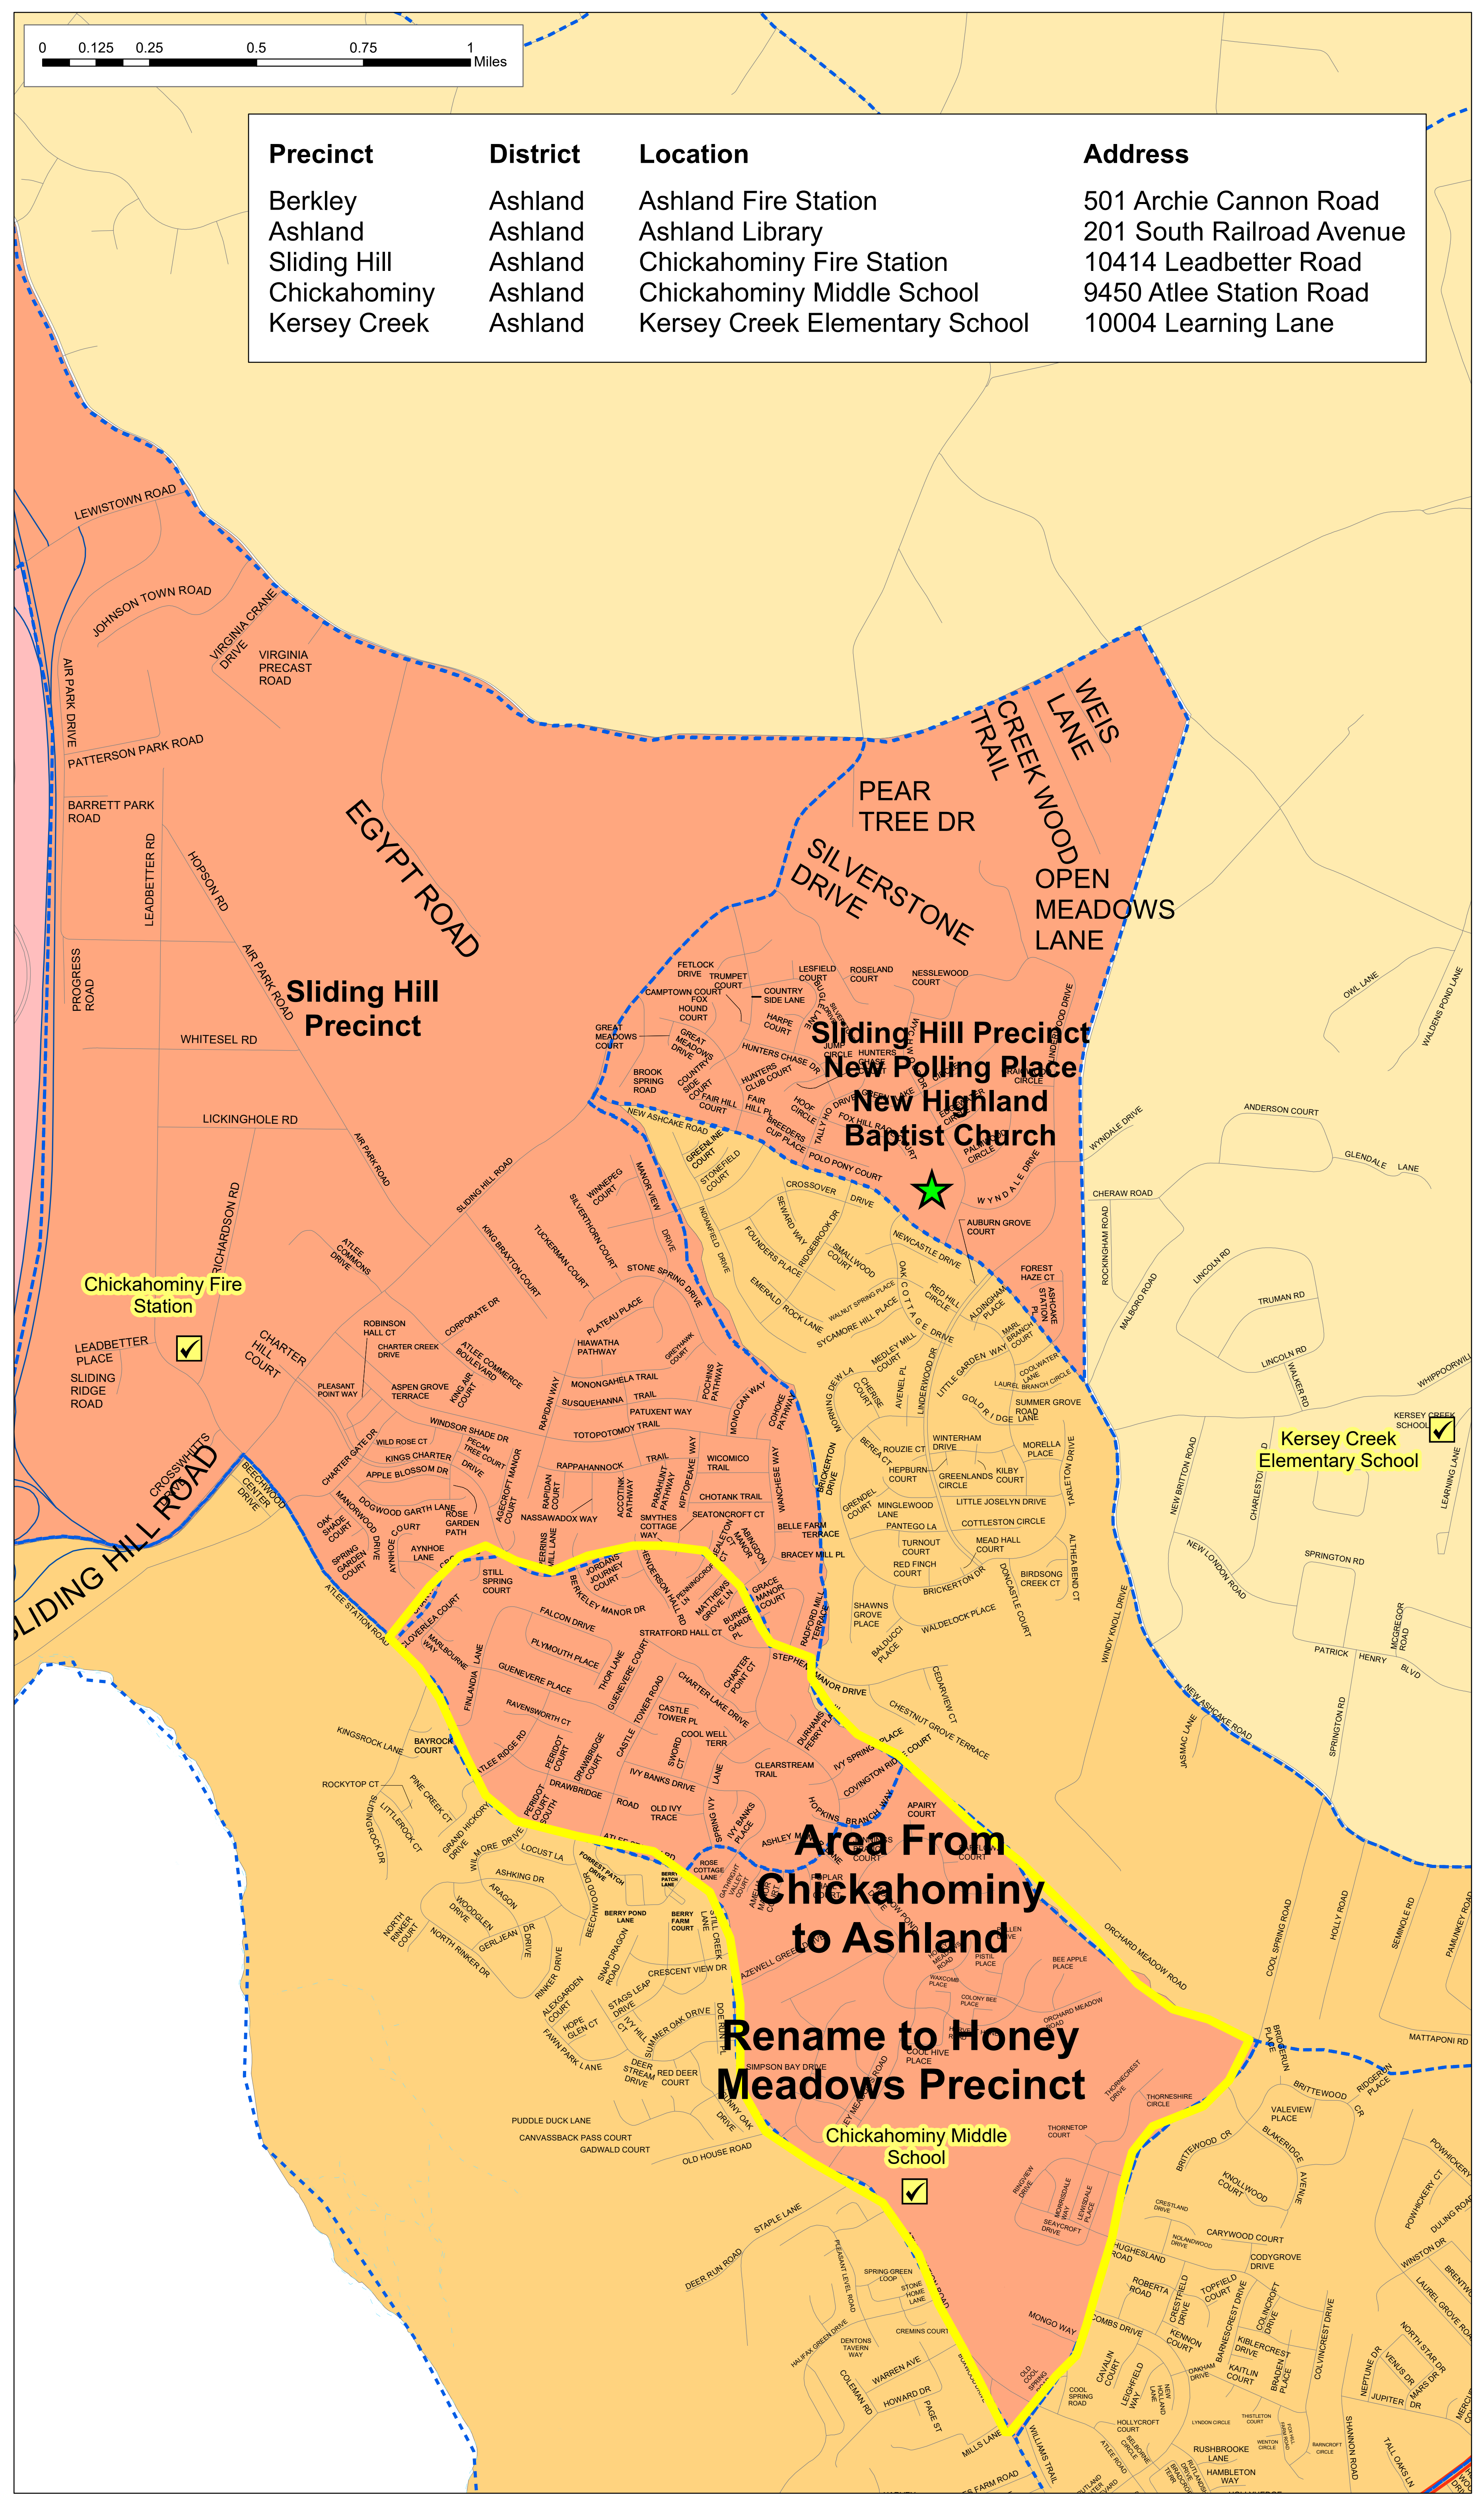

2021 Ashland Proposed Election District, Precincts, & Polling Places

- Precincts 2021 Proposed
- Ashland
- Beaverdam
- Chickahominy
- Cold Harbor
- Henry
- Mechanicsville
- South Anna
- Polling Places

Map Produced by Hanover County Geographic Information System Section
P.O. Box 470
7497 County Complex Road
Hanover, VA 23069
(804) 365-6811 (phone)
(804) 365-6309 (fax)

Precinct	District	Location	Address
Berkley	Ashland	Ashland Fire Station	501 Archie Cannon Road
Ashland	Ashland	Ashland Library	201 South Railroad Avenue
Sliding Hill	Ashland	Chickahominy Fire Station	10414 Leadbetter Road
Chickahominy	Ashland	Chickahominy Middle School	9450 Atlee Station Road
Kersey Creek	Ashland	Kersey Creek Elementary School	10004 Learning Lane

**Area From Chickahominy to Ashland
Rename to Honey Meadows Precinct**