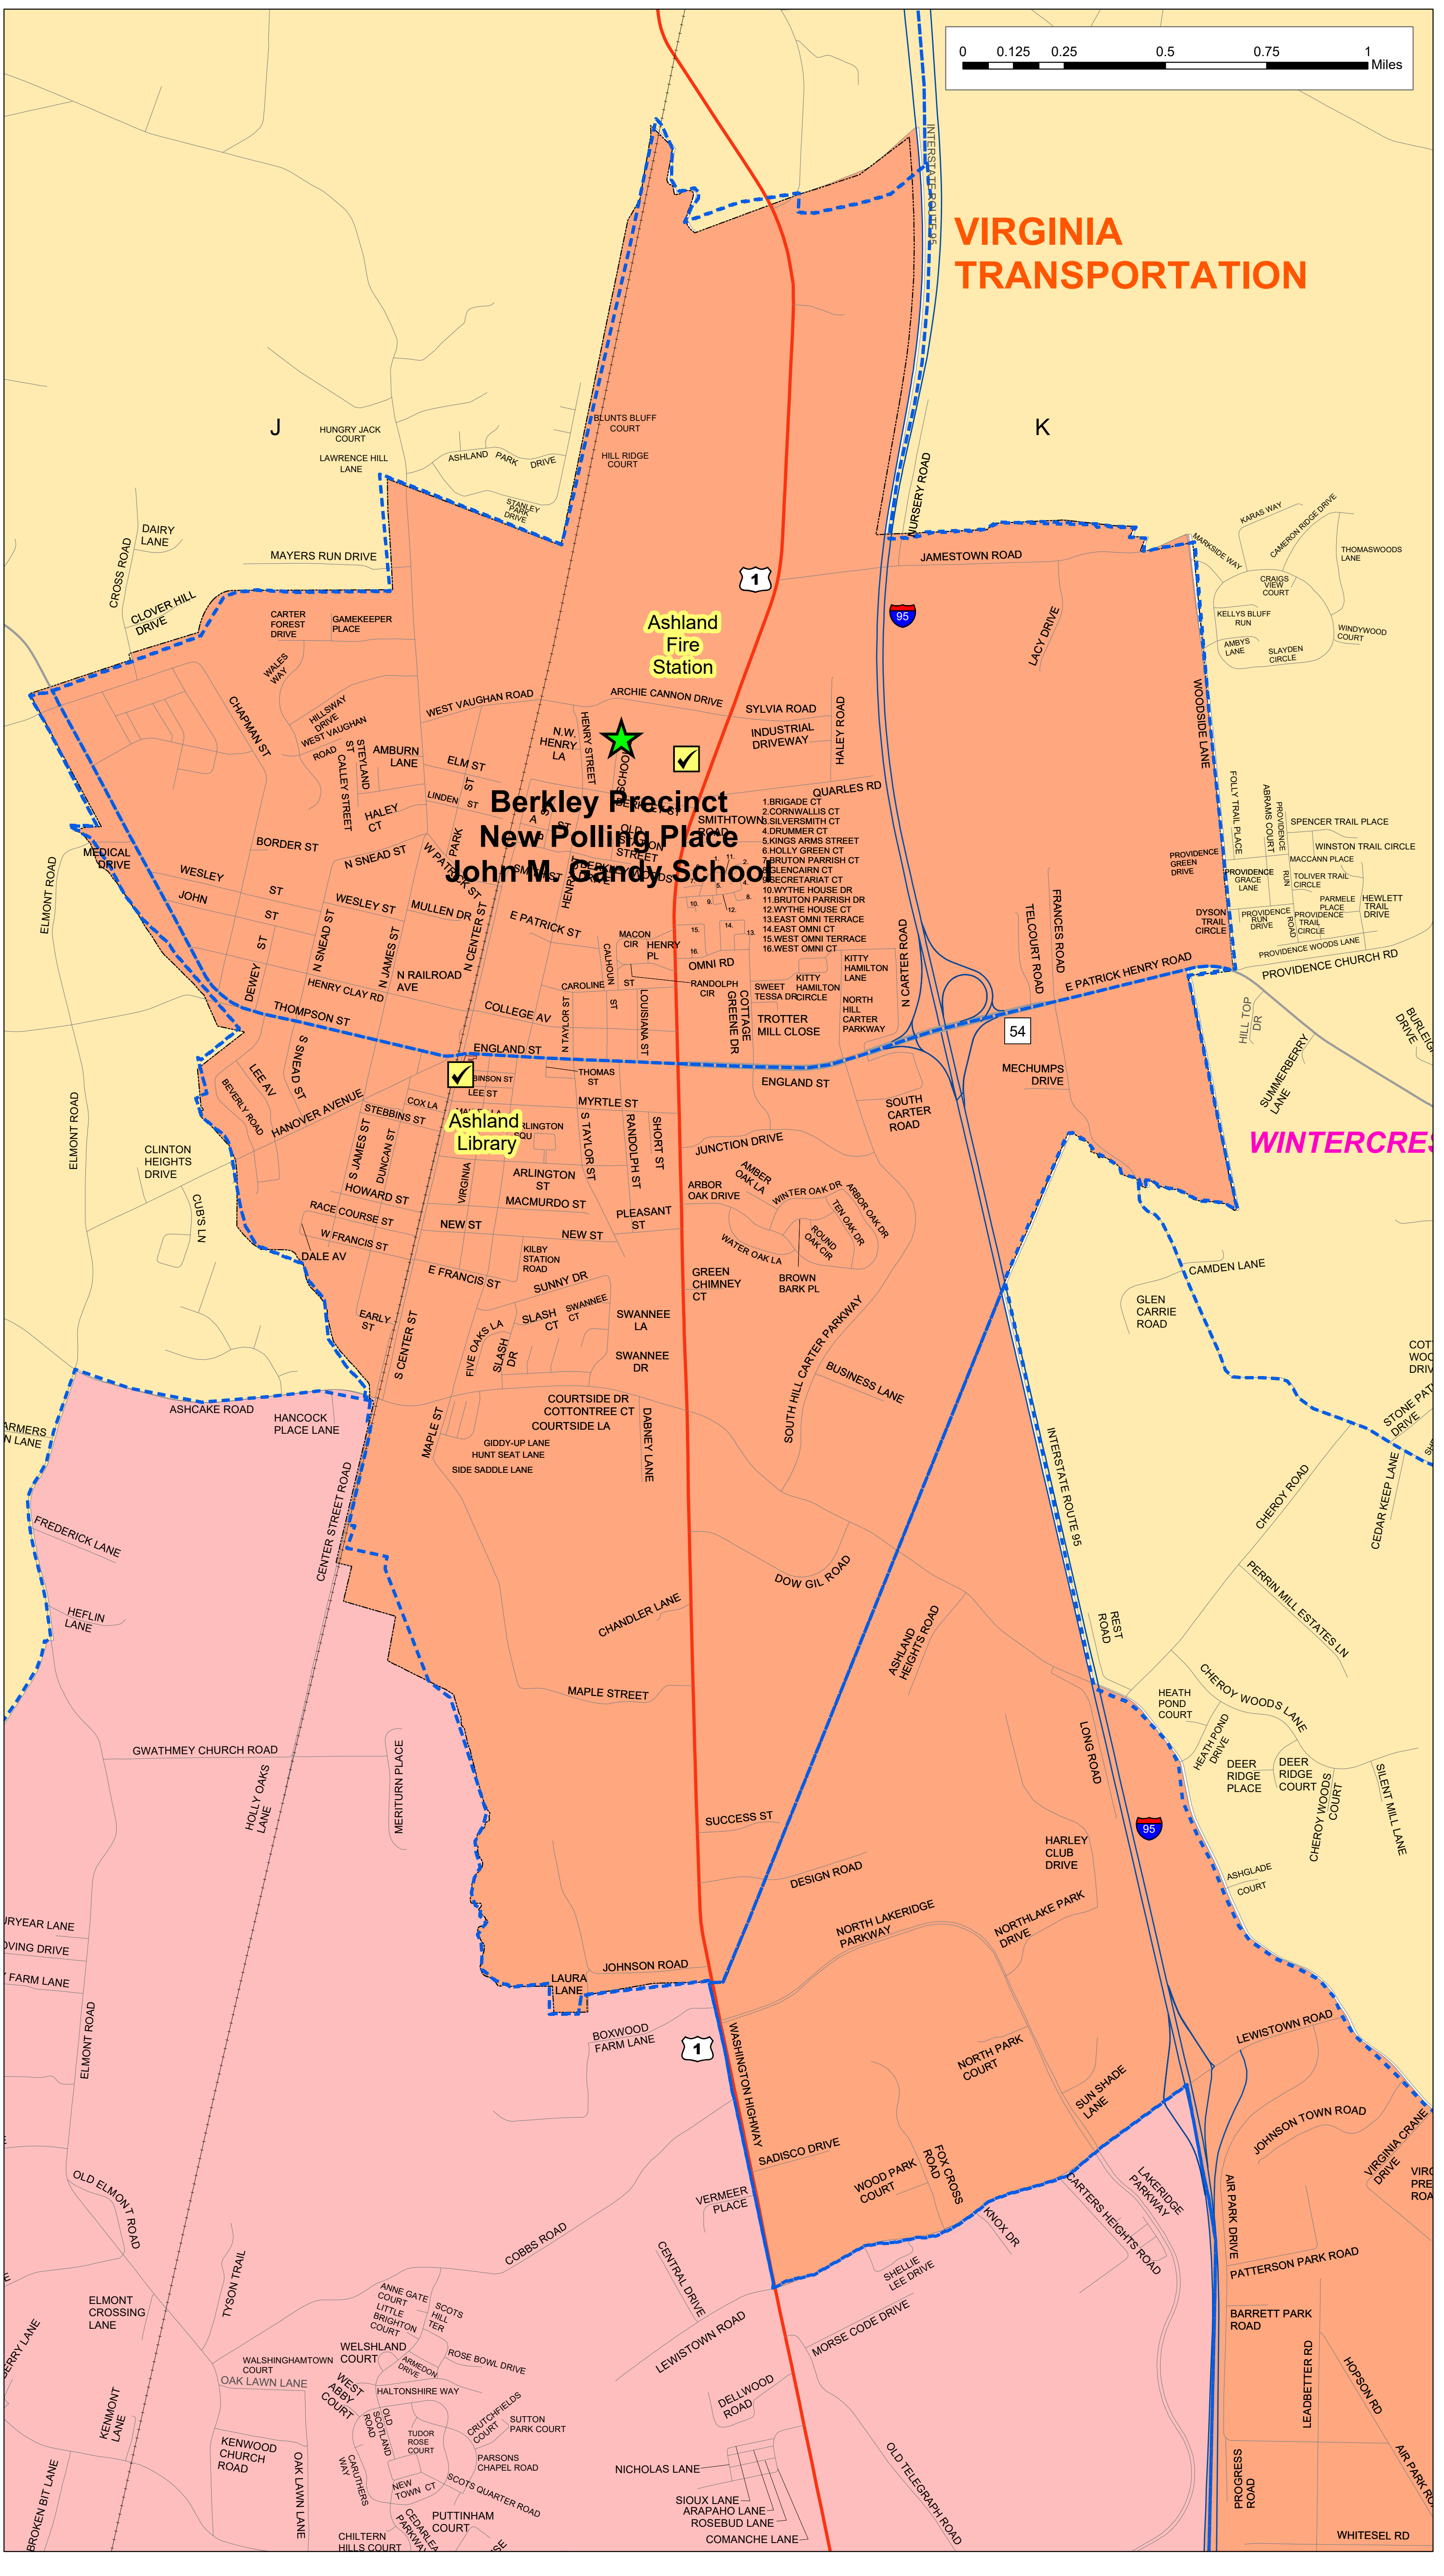

2021 Ashland Proposed Election District, Precincts, & Polling Places

- Precincts 2021 Proposed
- Ashland
- Beaverdam
- Chickahominy
- Cold Harbor
- Henry
- Mechanicsville
- South Anna
- Polling Places

Map Produced by Hanover County Geographic Information System Section
P.O. Box 470
7497 County Complex Road
Hanover, VA 23069
(804) 365-6811 (phone)
(804) 365-6309 (fax)

Precinct	District	Location	Address
Berkley	Ashland	Ashland Fire Station	501 Archie Cannon Road
Ashland	Ashland	Ashland Library	201 South Railroad Avenue
Sliding Hill	Ashland	Chickahominy Fire Station	10414 Leadbetter Road
Chickahominy	Ashland	Chickahominy Middle School	9450 Atlee Station Road
Kersey Creek	Ashland	Kersey Creek Elementary School	10004 Learning Lane

**Area From Chickahominy to Ashland
Rename to Honey Meadows Precinct**