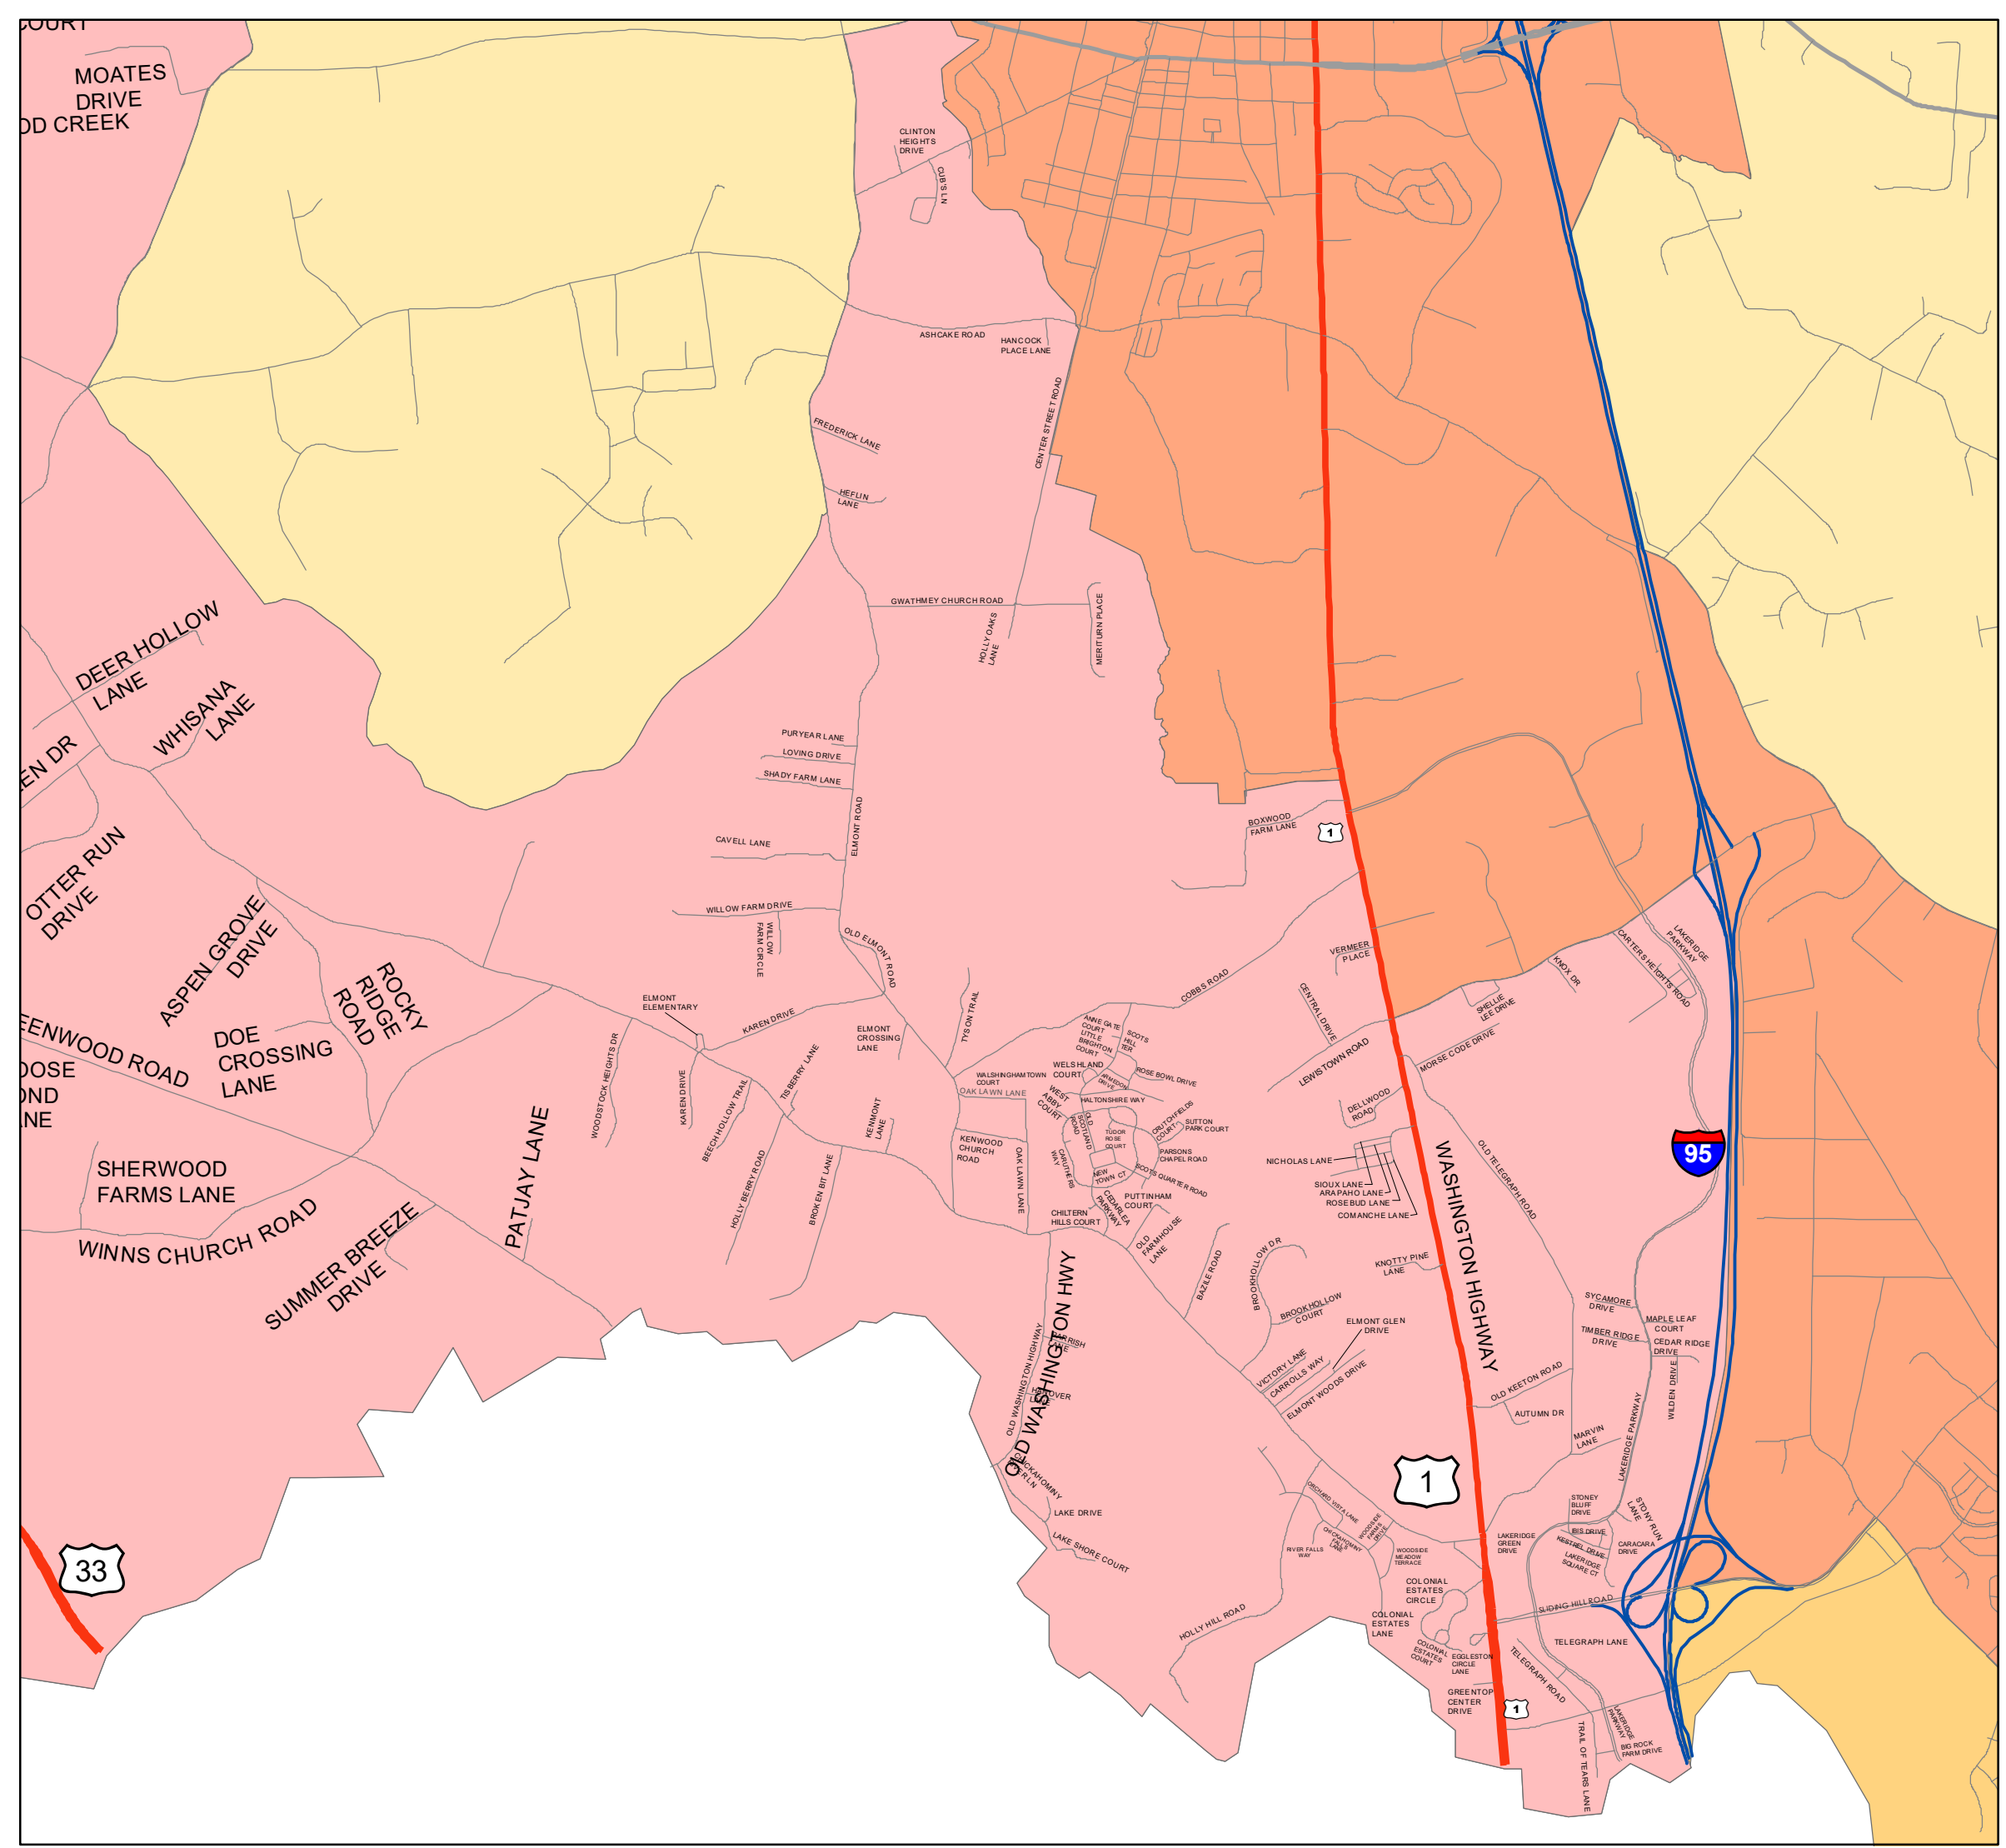

2020 South Anna Election District, Voting Precincts, & Polling Places

- South Anna
- Ashland
- Beaverdam
- Chickahominy
- Cold Harbor
- Henry
- Mechanicsville
- South Anna
- Precinct Boundaries 2011
- Polling Place

Map Produced by Hanover County Geographic Information System
P.O. Box 470
7497 County Complex Road
Hanover, VA 23069
(804) 365-6811 (phone)
(804) 365-6309 (fax)

Precinct	District	Location	Address
Rockville	South Anna	Rockville Library	16600 Pouncy Tract Road
Farrington	South Anna	Abner Baptist Church	15143 Abner Church Road
Elmont	South Anna	Elmont Elementary School	12007 Cedar Lane
Montpelier	South Anna	Montpelier Center for Arts & Education	17203 Sycamore Tavern Lane
South Anna	South Anna	South Anna Elementary School	13122 Waltons Tavern Road