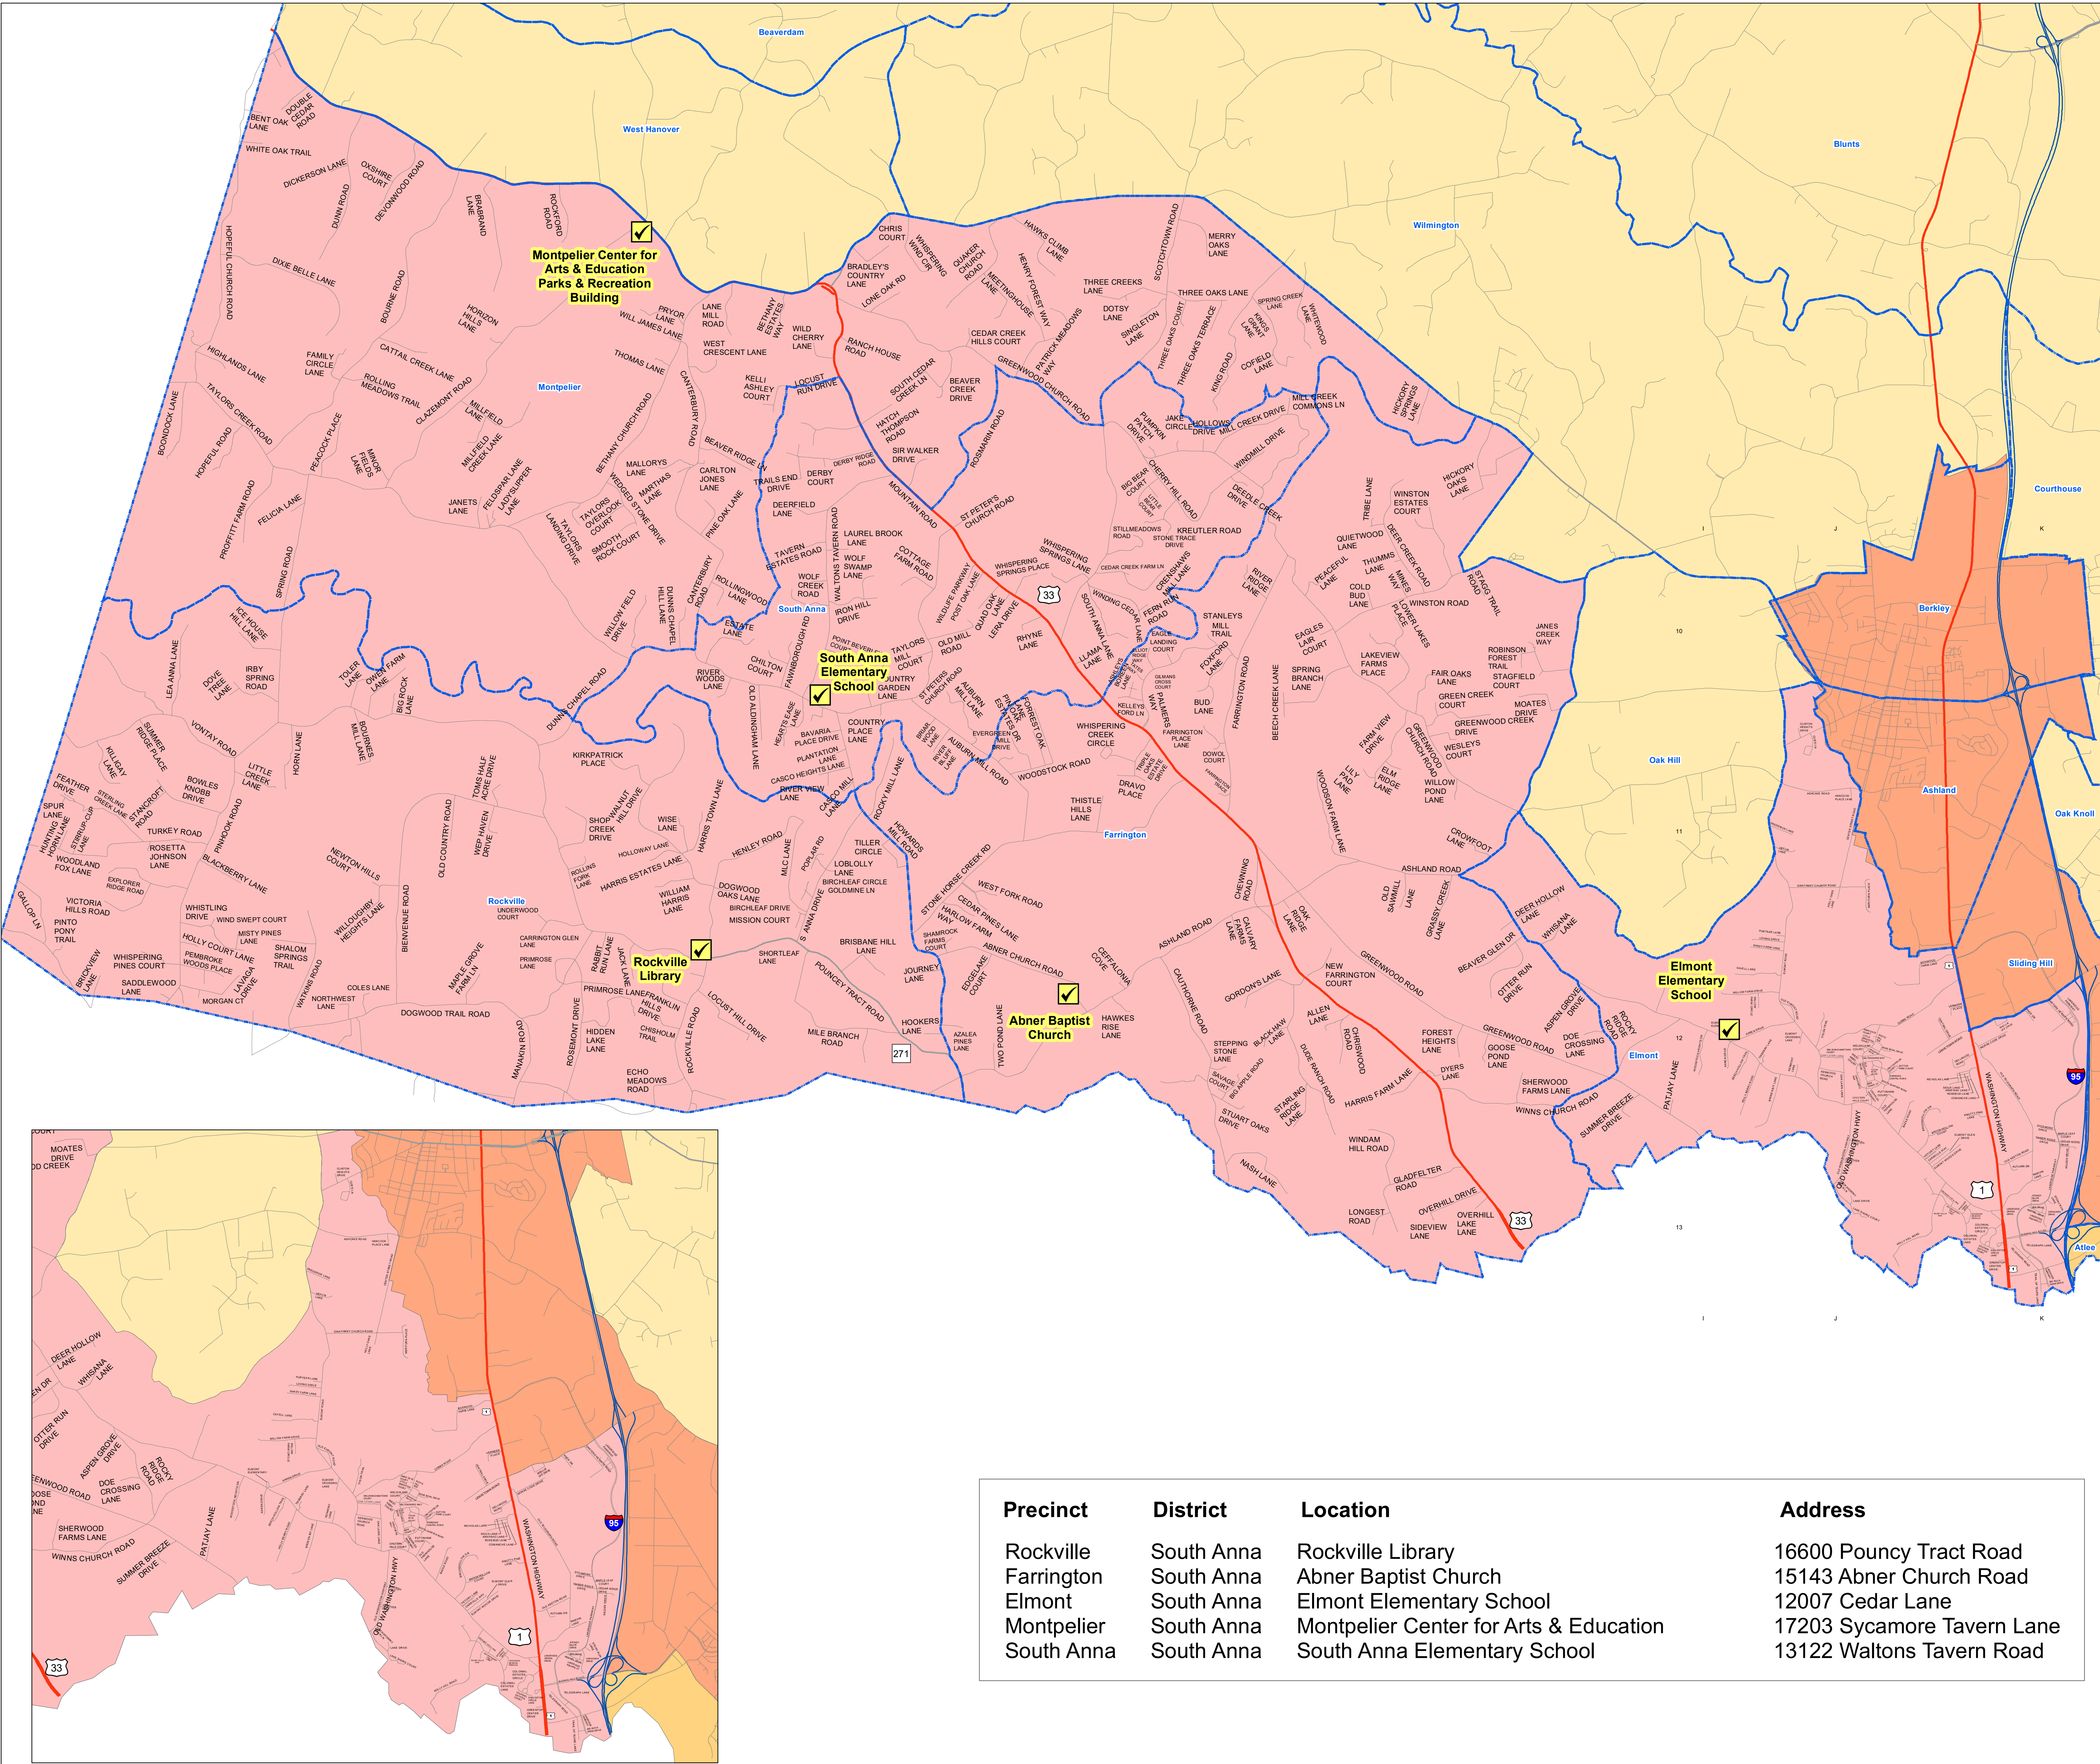

2020 South Anna Election District, Voting Precincts, & Polling Places

- South Anna
- Ashland
- Beaverdam
- Chickahominy
- Cold Harbor
- Henry
- Mechanicsville
- South Anna
- Precinct Boundaries 2011
- Polling Place

Map Produced by Hanover County Geographic Information System
P.O. Box 470
7497 County Complex Road
Hanover, VA 23069
(804) 365-6811 (phone)
(804) 365-6309 (fax)

Precinct	District	Location	Address
Rockville	South Anna	Rockville Library	16600 Pouncy Tract Road
Farrington	South Anna	Abner Baptist Church	15143 Abner Church Road
Elmont	South Anna	Elmont Elementary School	12007 Cedar Lane
Montpelier	South Anna	Montpelier Center for Arts & Education	17203 Sycamore Tavern Lane
South Anna	South Anna	South Anna Elementary School	13122 Waltons Tavern Road