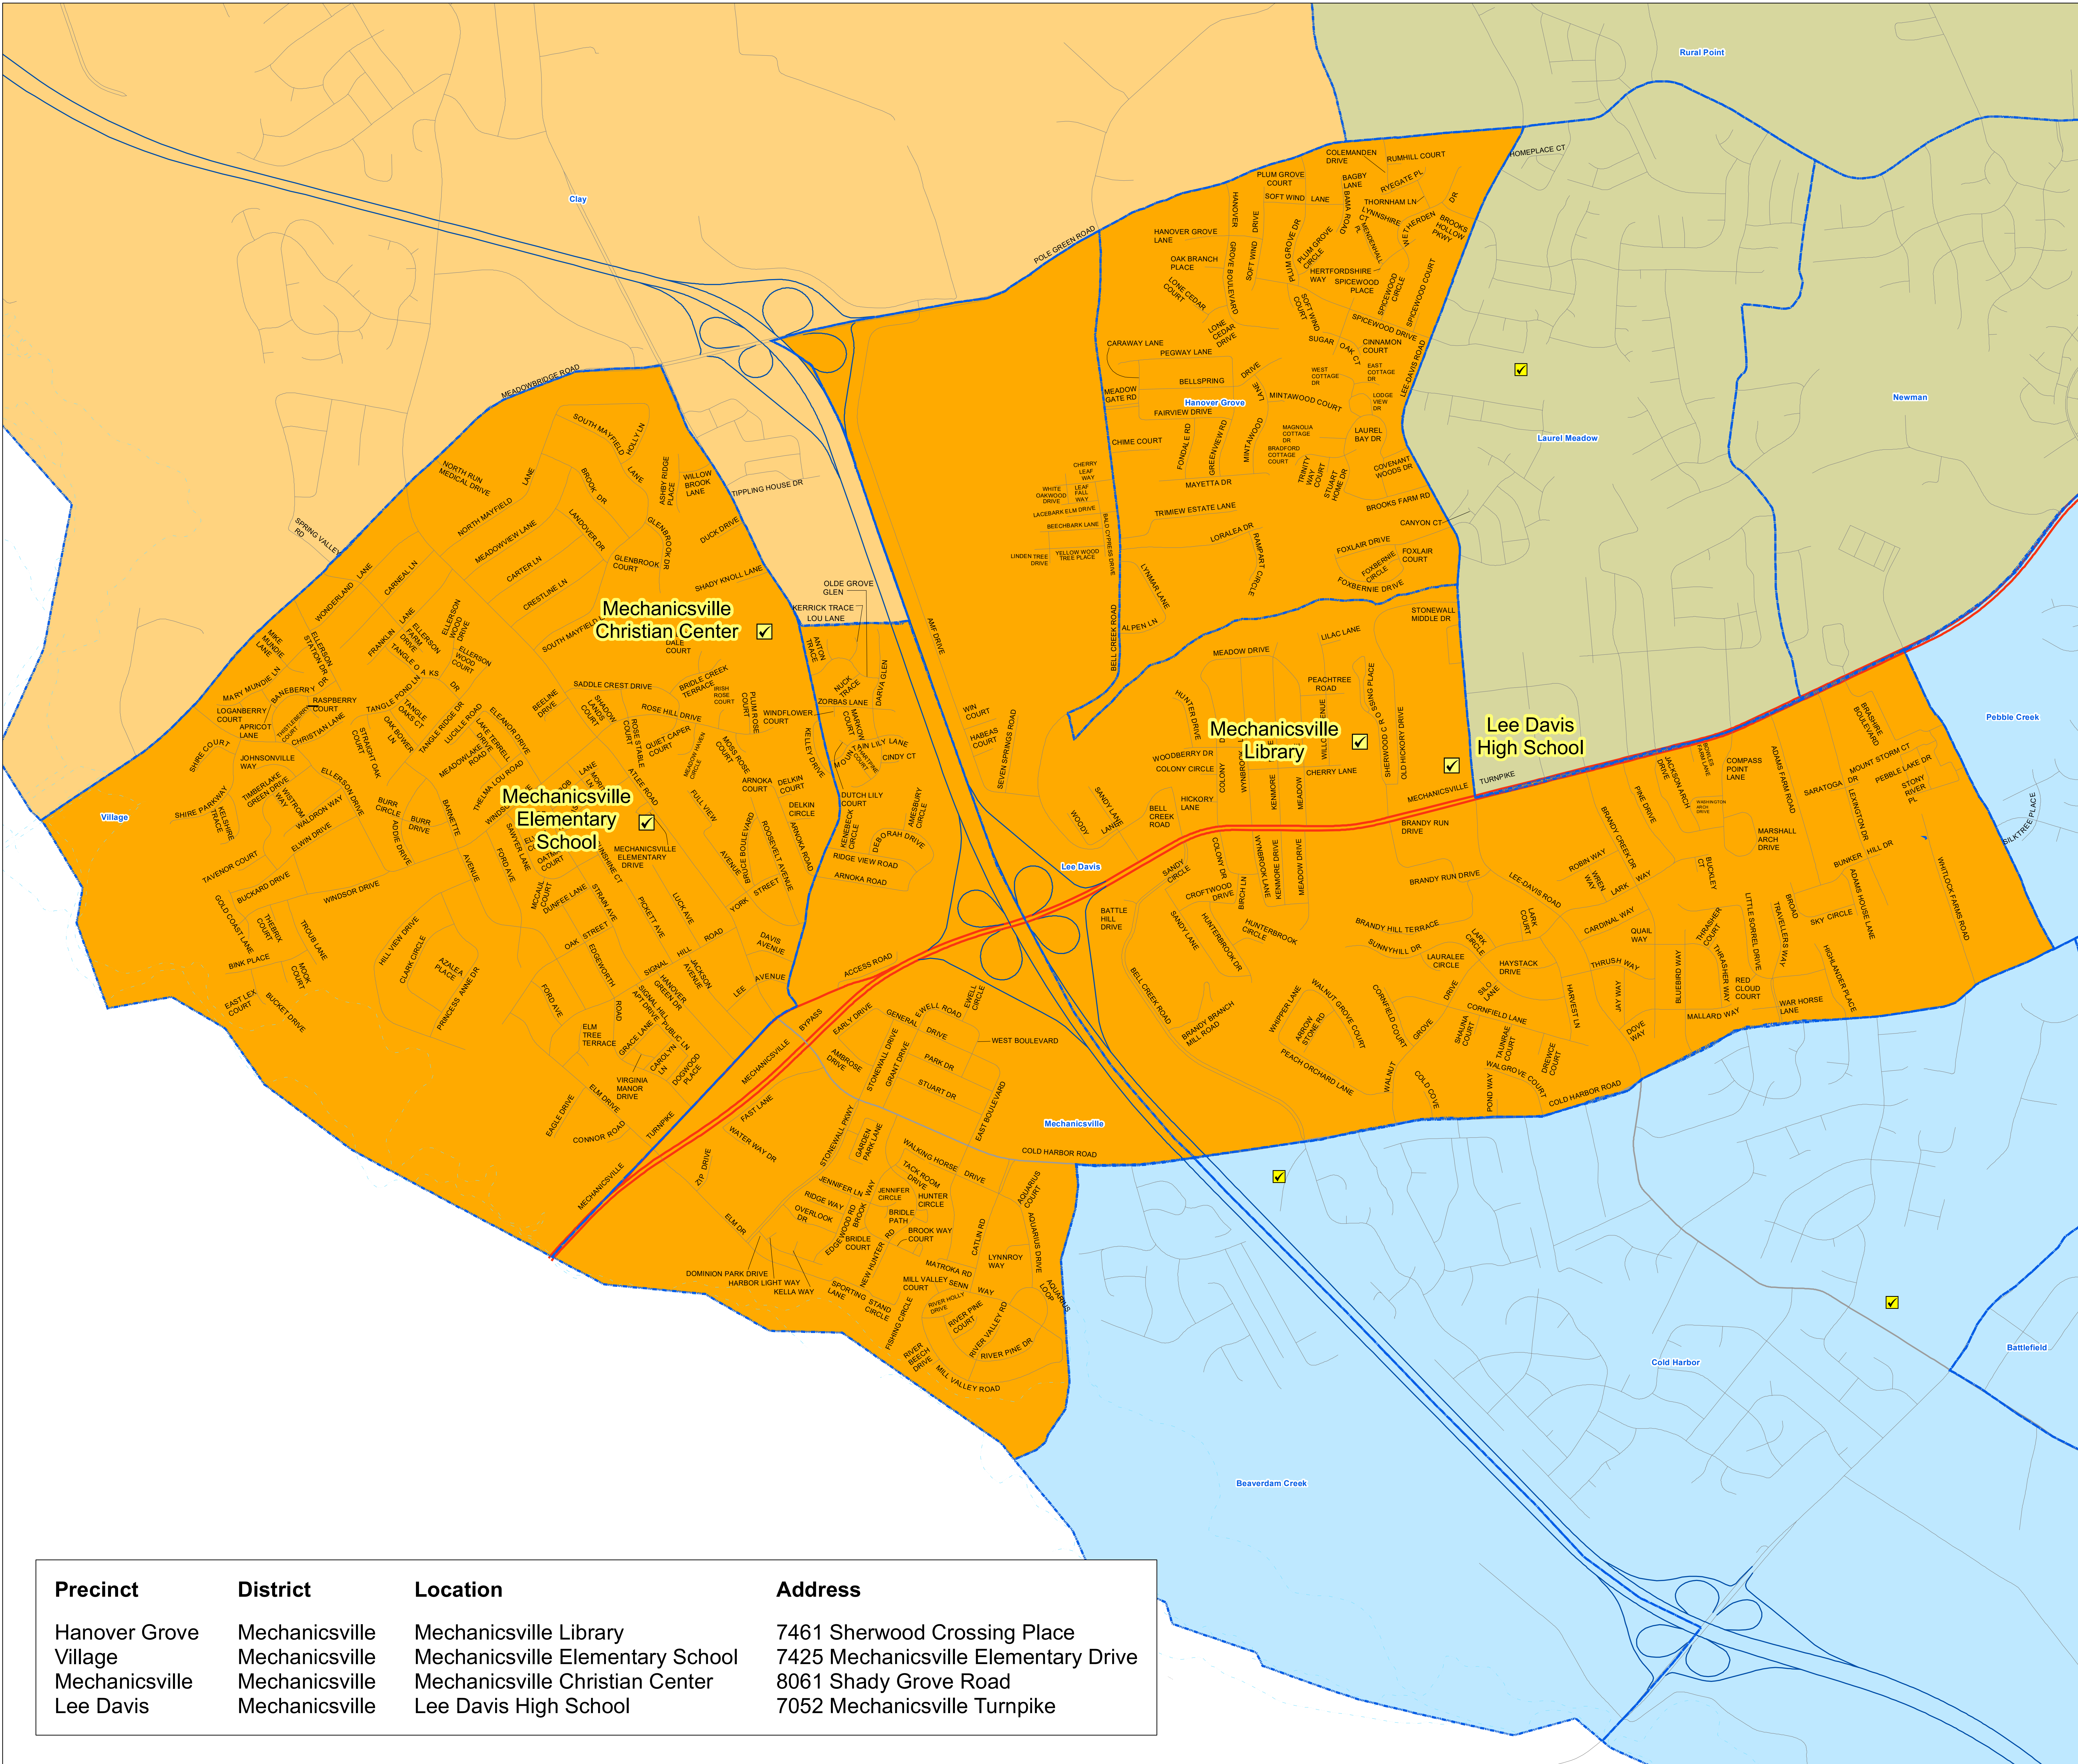

2020 Mechanicsville Election District, Voting Precincts, & Polling Places

- Polling Place
- Mechanicsville
- Ashland
- Beaverdam
- Chickahominy
- Cold Harbor
- Henry
- Mechanicsville
- South Anna
- Precinct Boundaries 2011

0 0.050.1 0.2 0.3 0.4 Miles

Map Produced by Hanover County
Geographic Information System
P.O. Box 470
7497 County Complex Road
Hanover, VA 23069
(804) 365-6811 (phone)
(804) 365-6309 (fax)

Precinct	District	Location	Address
Hanover Grove	Mechanicsville	Mechanicsville Library	7461 Sherwood Crossing Place
Village	Mechanicsville	Mechanicsville Elementary School	7425 Mechanicsville Elementary Drive
Mechanicsville	Mechanicsville	Mechanicsville Christian Center	8061 Shady Grove Road
Lee Davis	Mechanicsville	Lee Davis High School	7052 Mechanicsville Turnpike