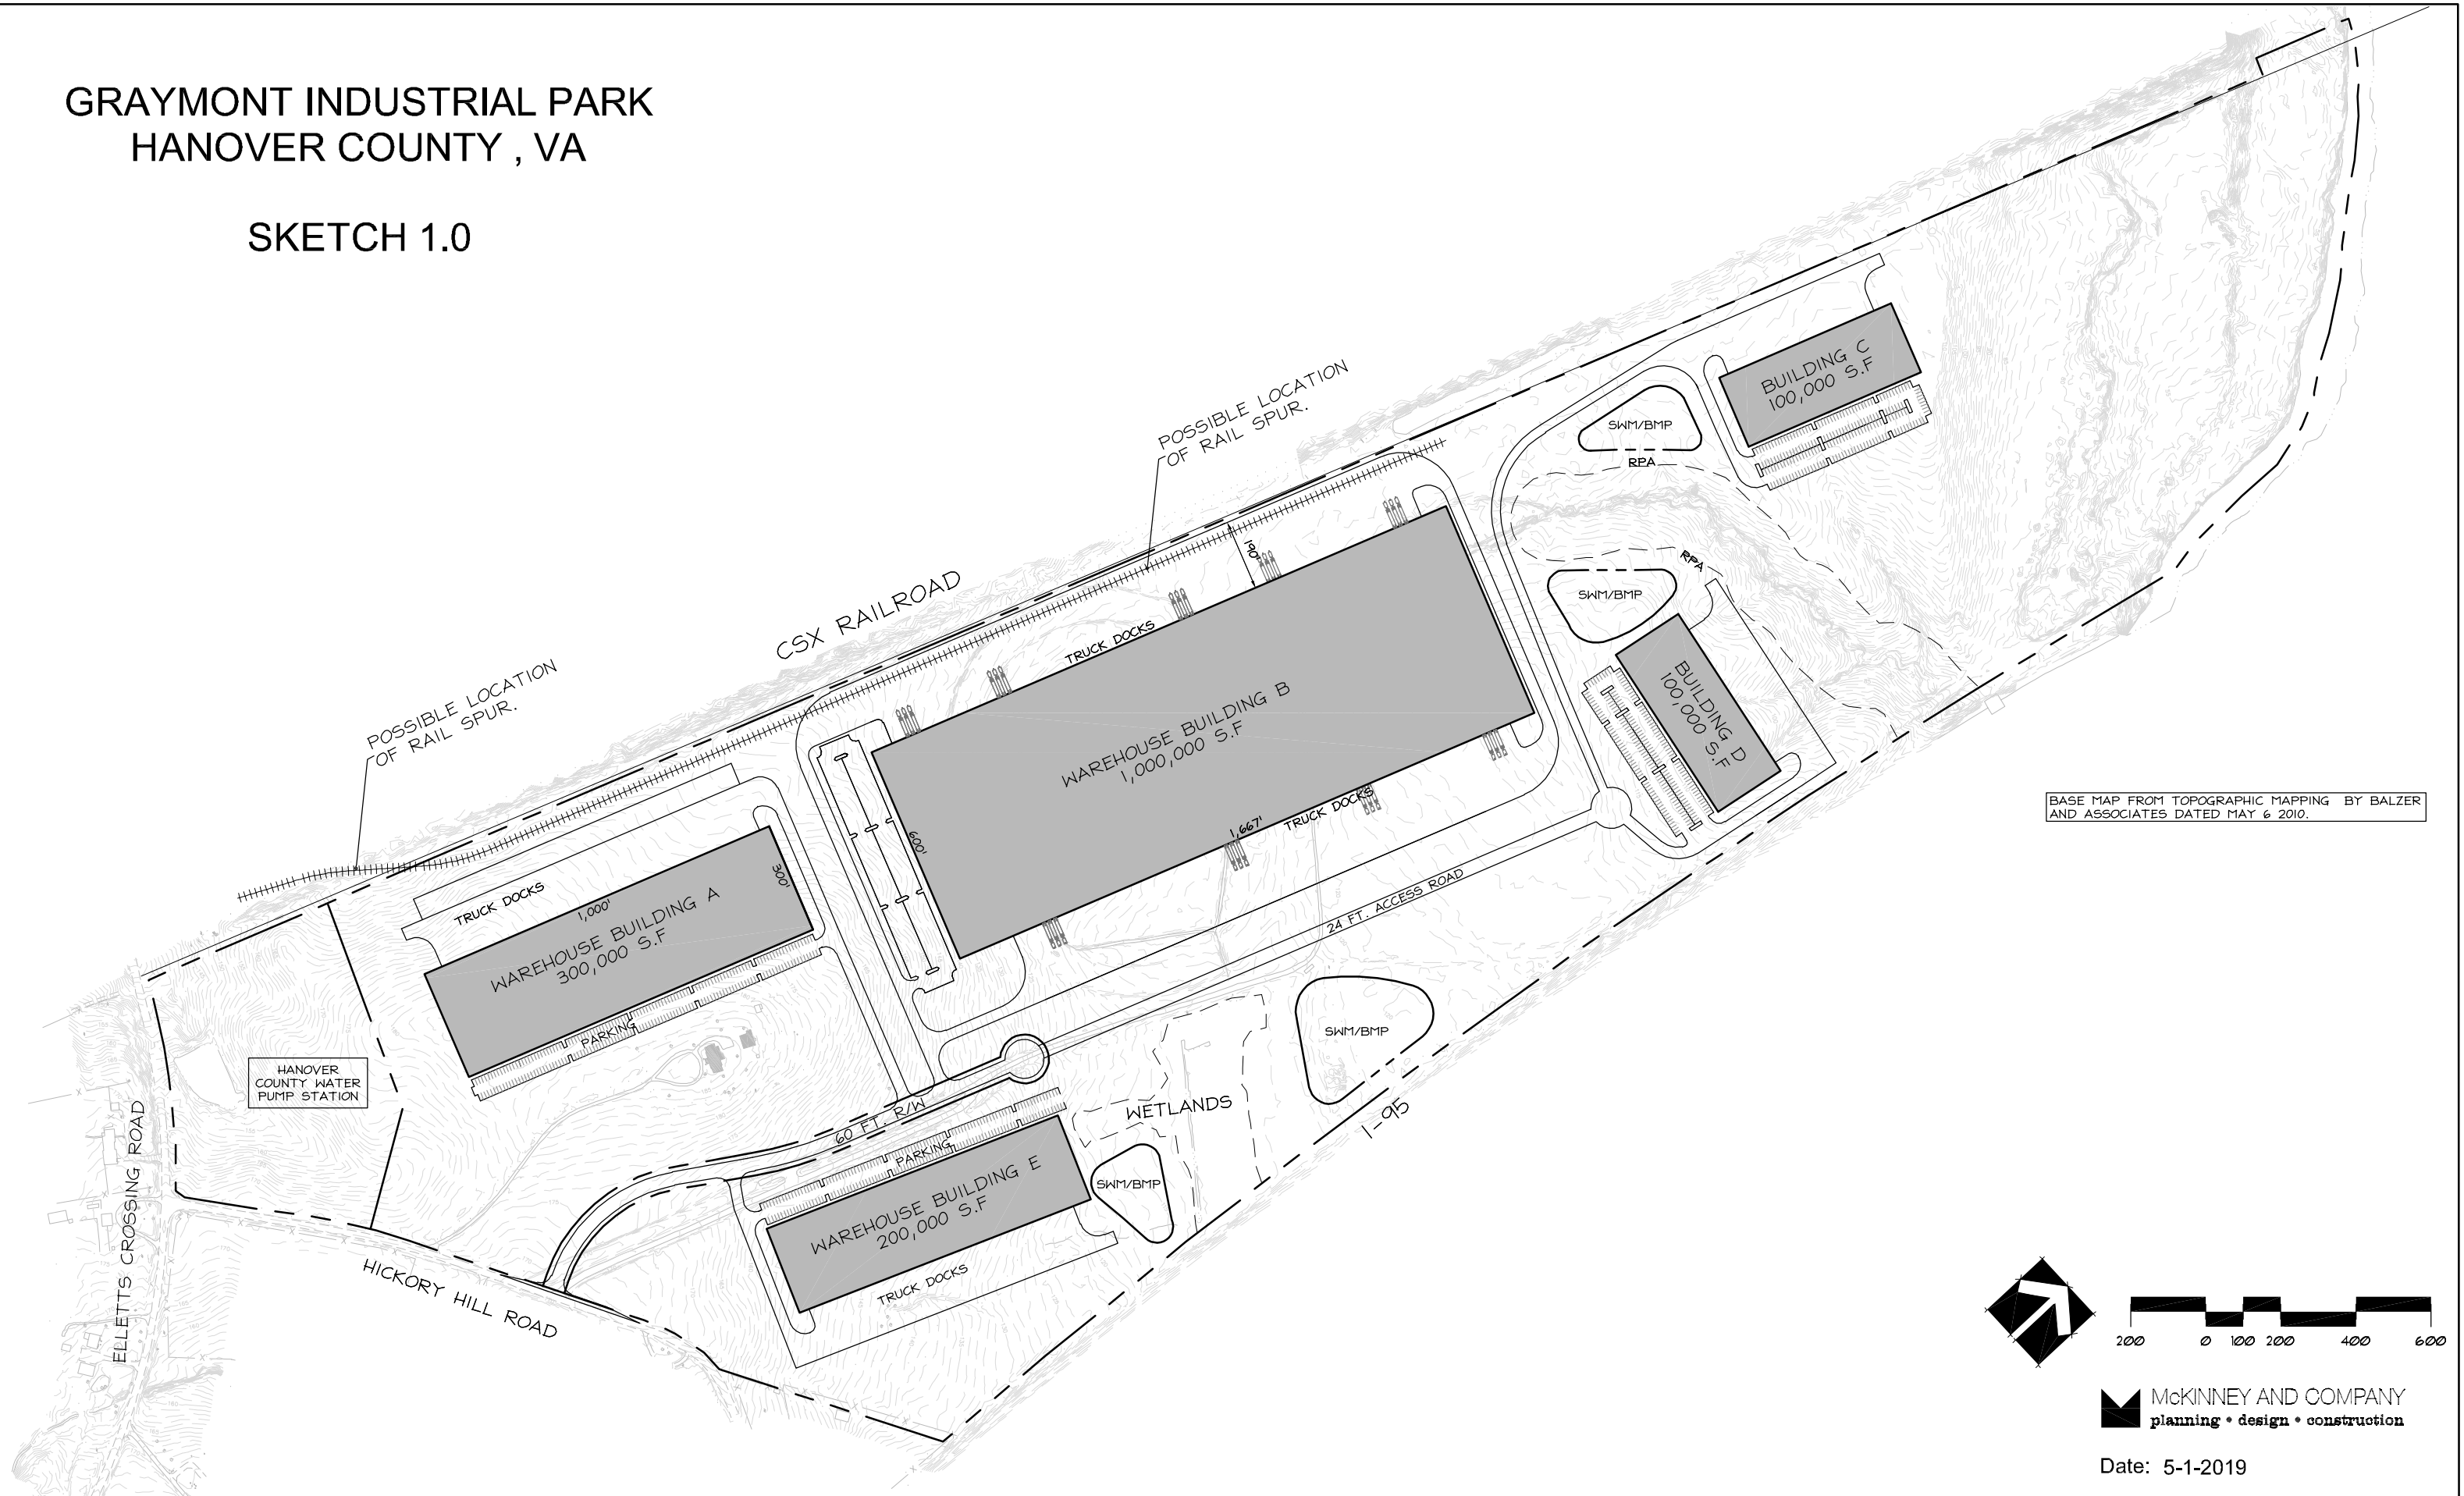

GRAYMONT INDUSTRIAL PARK HANOVER COUNTY, VA

SKETCH 1.0

BASE MAP FROM TOPOGRAPHIC MAPPING BY BALZER AND ASSOCIATES DATED MAY 6 2010.

McKINNEY AND COMPANY
planning • design • construction

Date: 5-1-2019