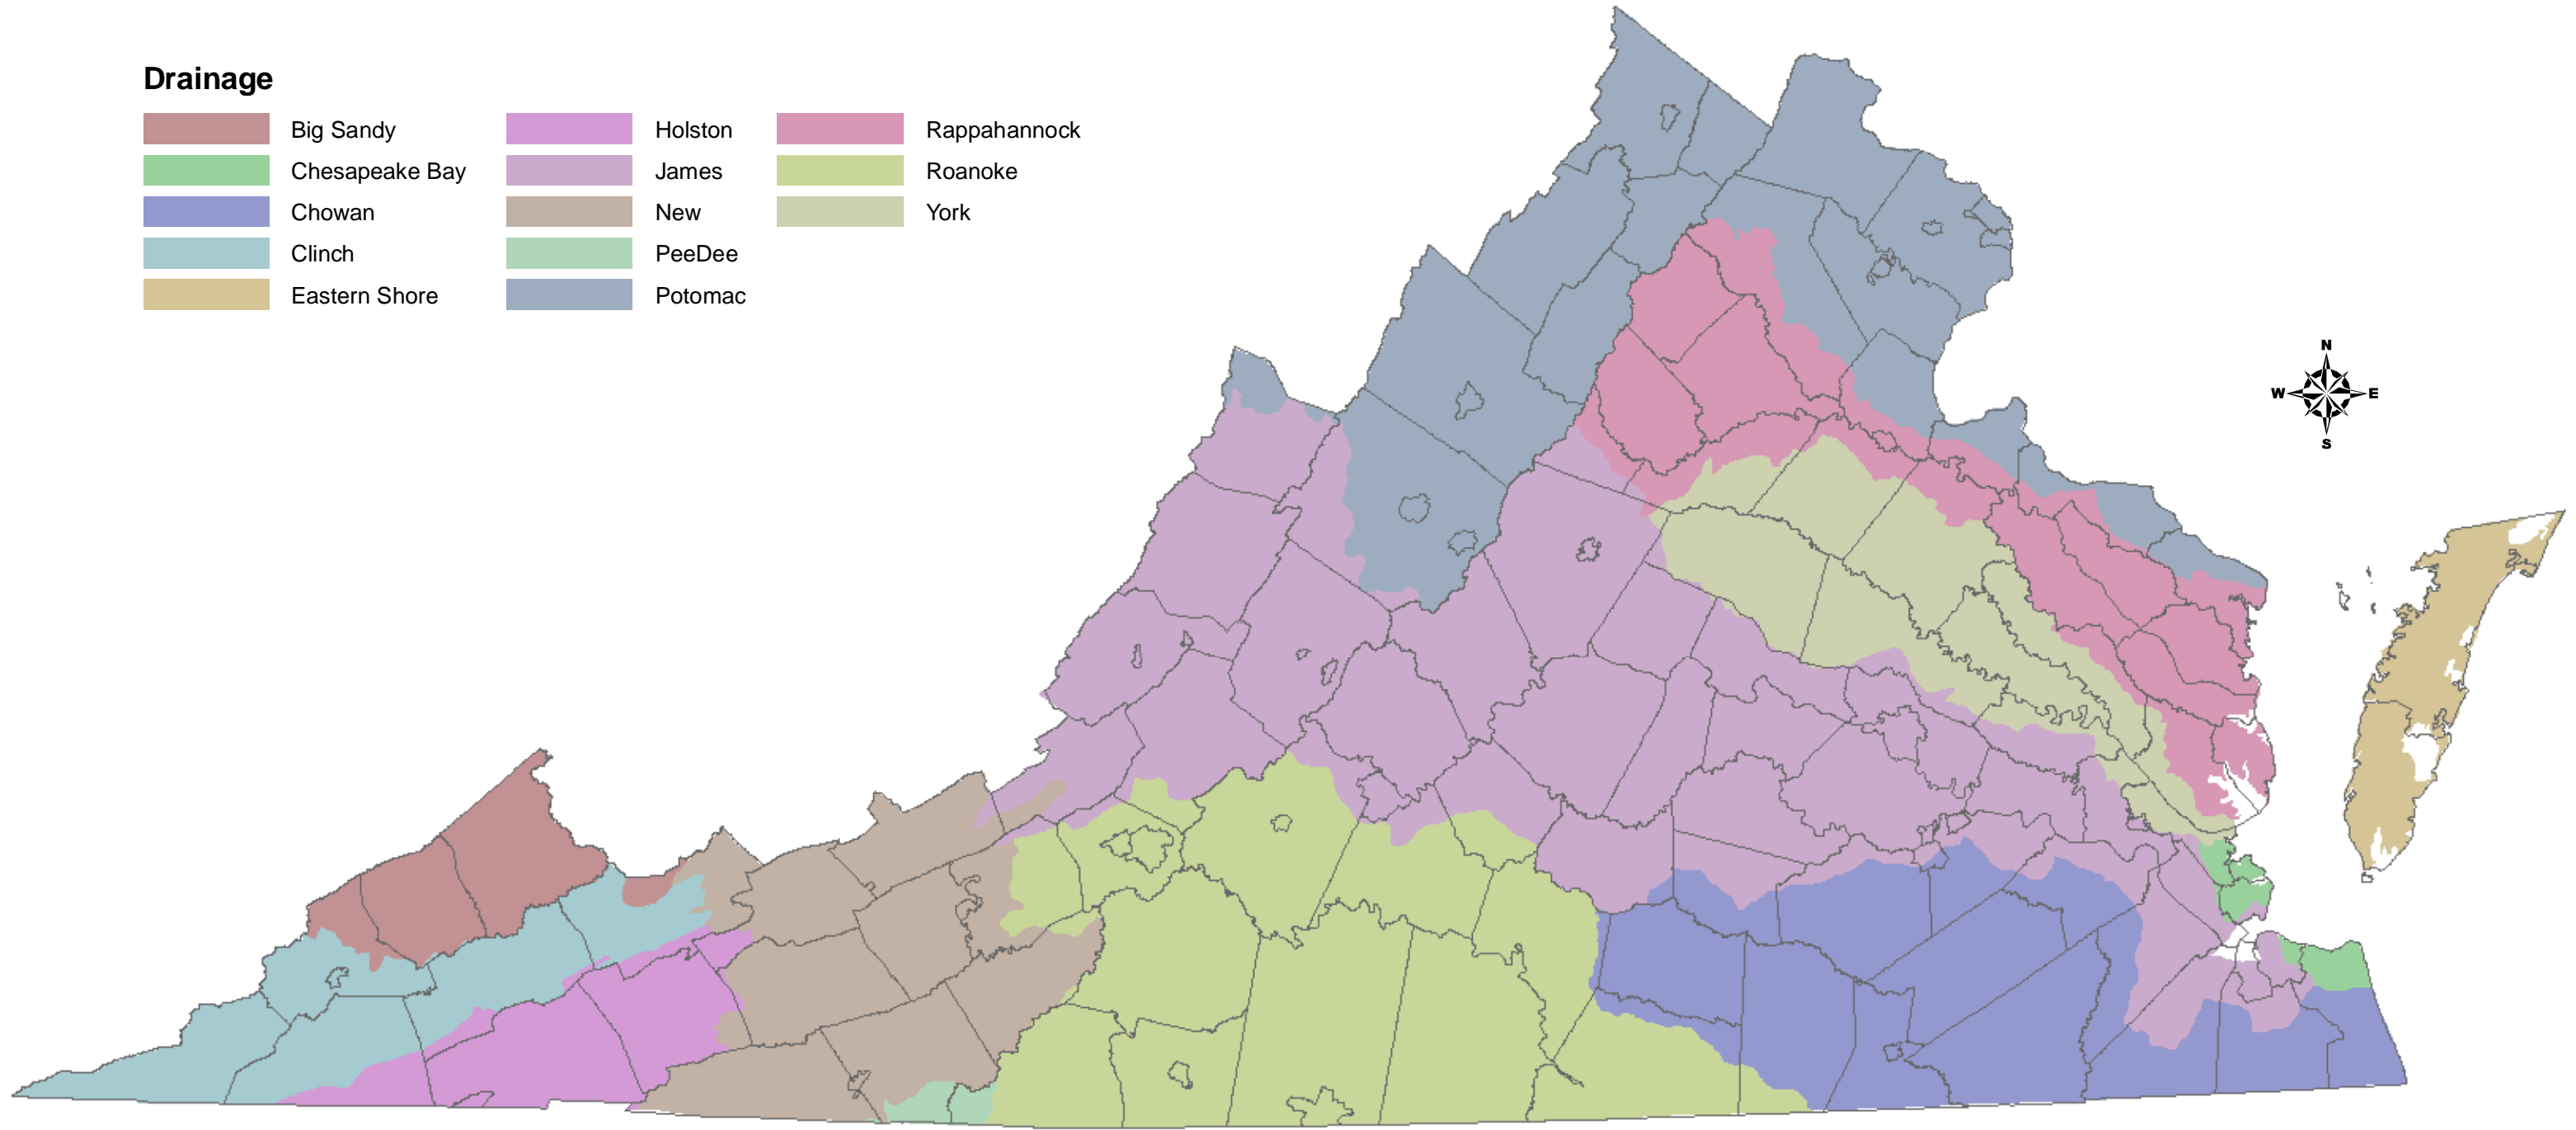

Virginia's Watersheds

Drainage

	Big Sandy		Holston		Rappahannock
	Chesapeake Bay		James		Roanoke
	Chowan		New		York
	Clinch		PeeDee		
	Eastern Shore		Potomac		

0 50 100 150 Miles