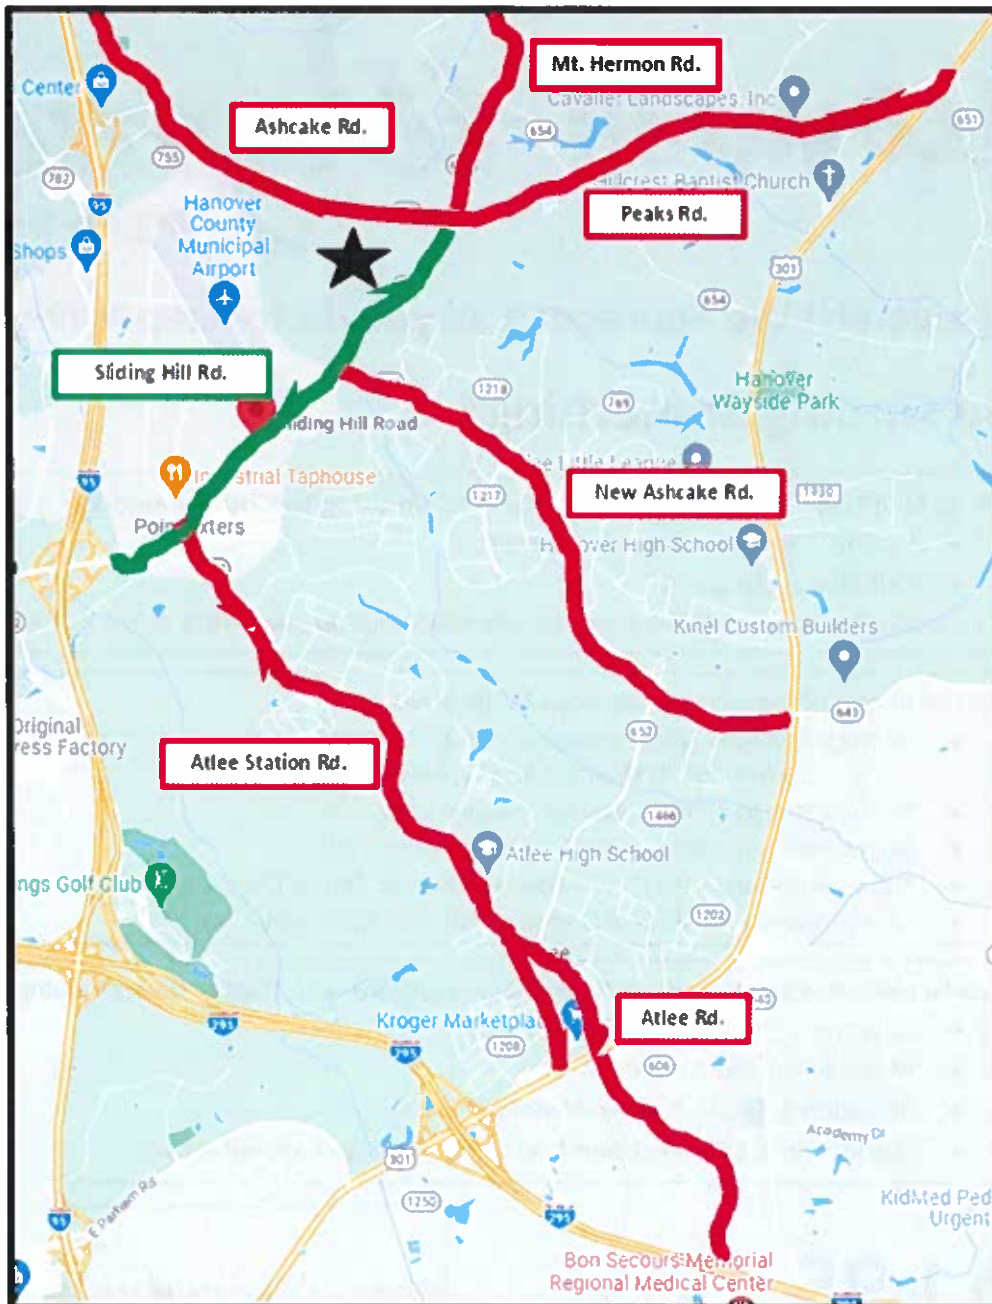

## Need Help Finding Something?

Plenty of options to eat in the surrounding area, including two Travel Centers of America

- Exit 92 – *Pizza Hut Express, Popeyes*
- Exit 89 – *Fuddruckers*

*If ordering from a food delivery service, you must pick up your order at the Asset Protection gate.*

Fuel up at one of the many truck stops in the area:

- TA Truck Stop #142 (10134 Lewistown Rd, Ashland, VA) **4.5 mi**
  - *DO NOT USE RESTRICTED ROADS (listed on back)*
- TA Truck Stop #1 (100 N Carter Rd, Ashland, VA) **7.7 mi**
- Mapco Fuel Stop (801 England St, Ashland, VA) **8.0 mi**
- Flying J Truck Stop #749 (24279 Rogers Clark Blvd, Carmel Church, VA) **20 mi**
- Love's Travel Stop #435 (23845 Rogers Clark Blvd, Ruther Glen, VA) **20 mi**

**From I-95 – USE  
SLIDING HILL RD.  
ONLY!!!**

**NO PARKING ALONG  
SLIDING HILL RD.**

**ATTENTION DRIVERS**

Download the FreightSmith  
App to **Check-In & Pay** for  
Unloading Services

Need Help? Call (804) 575-0594

**When exiting the facility, you MUST TURN RIGHT onto Sliding Hill Rd.  
The following roads are restricted truck routes:**

- ***Ashcake Rd. (657)***
- ***Mt. Hermon Rd. (656)***
- ***Peaks Rd. (657)***
- ***New Ashcake Rd. (643)***
- ***Atlee Station Rd. (637)***
- ***Atlee Rd. (638)***